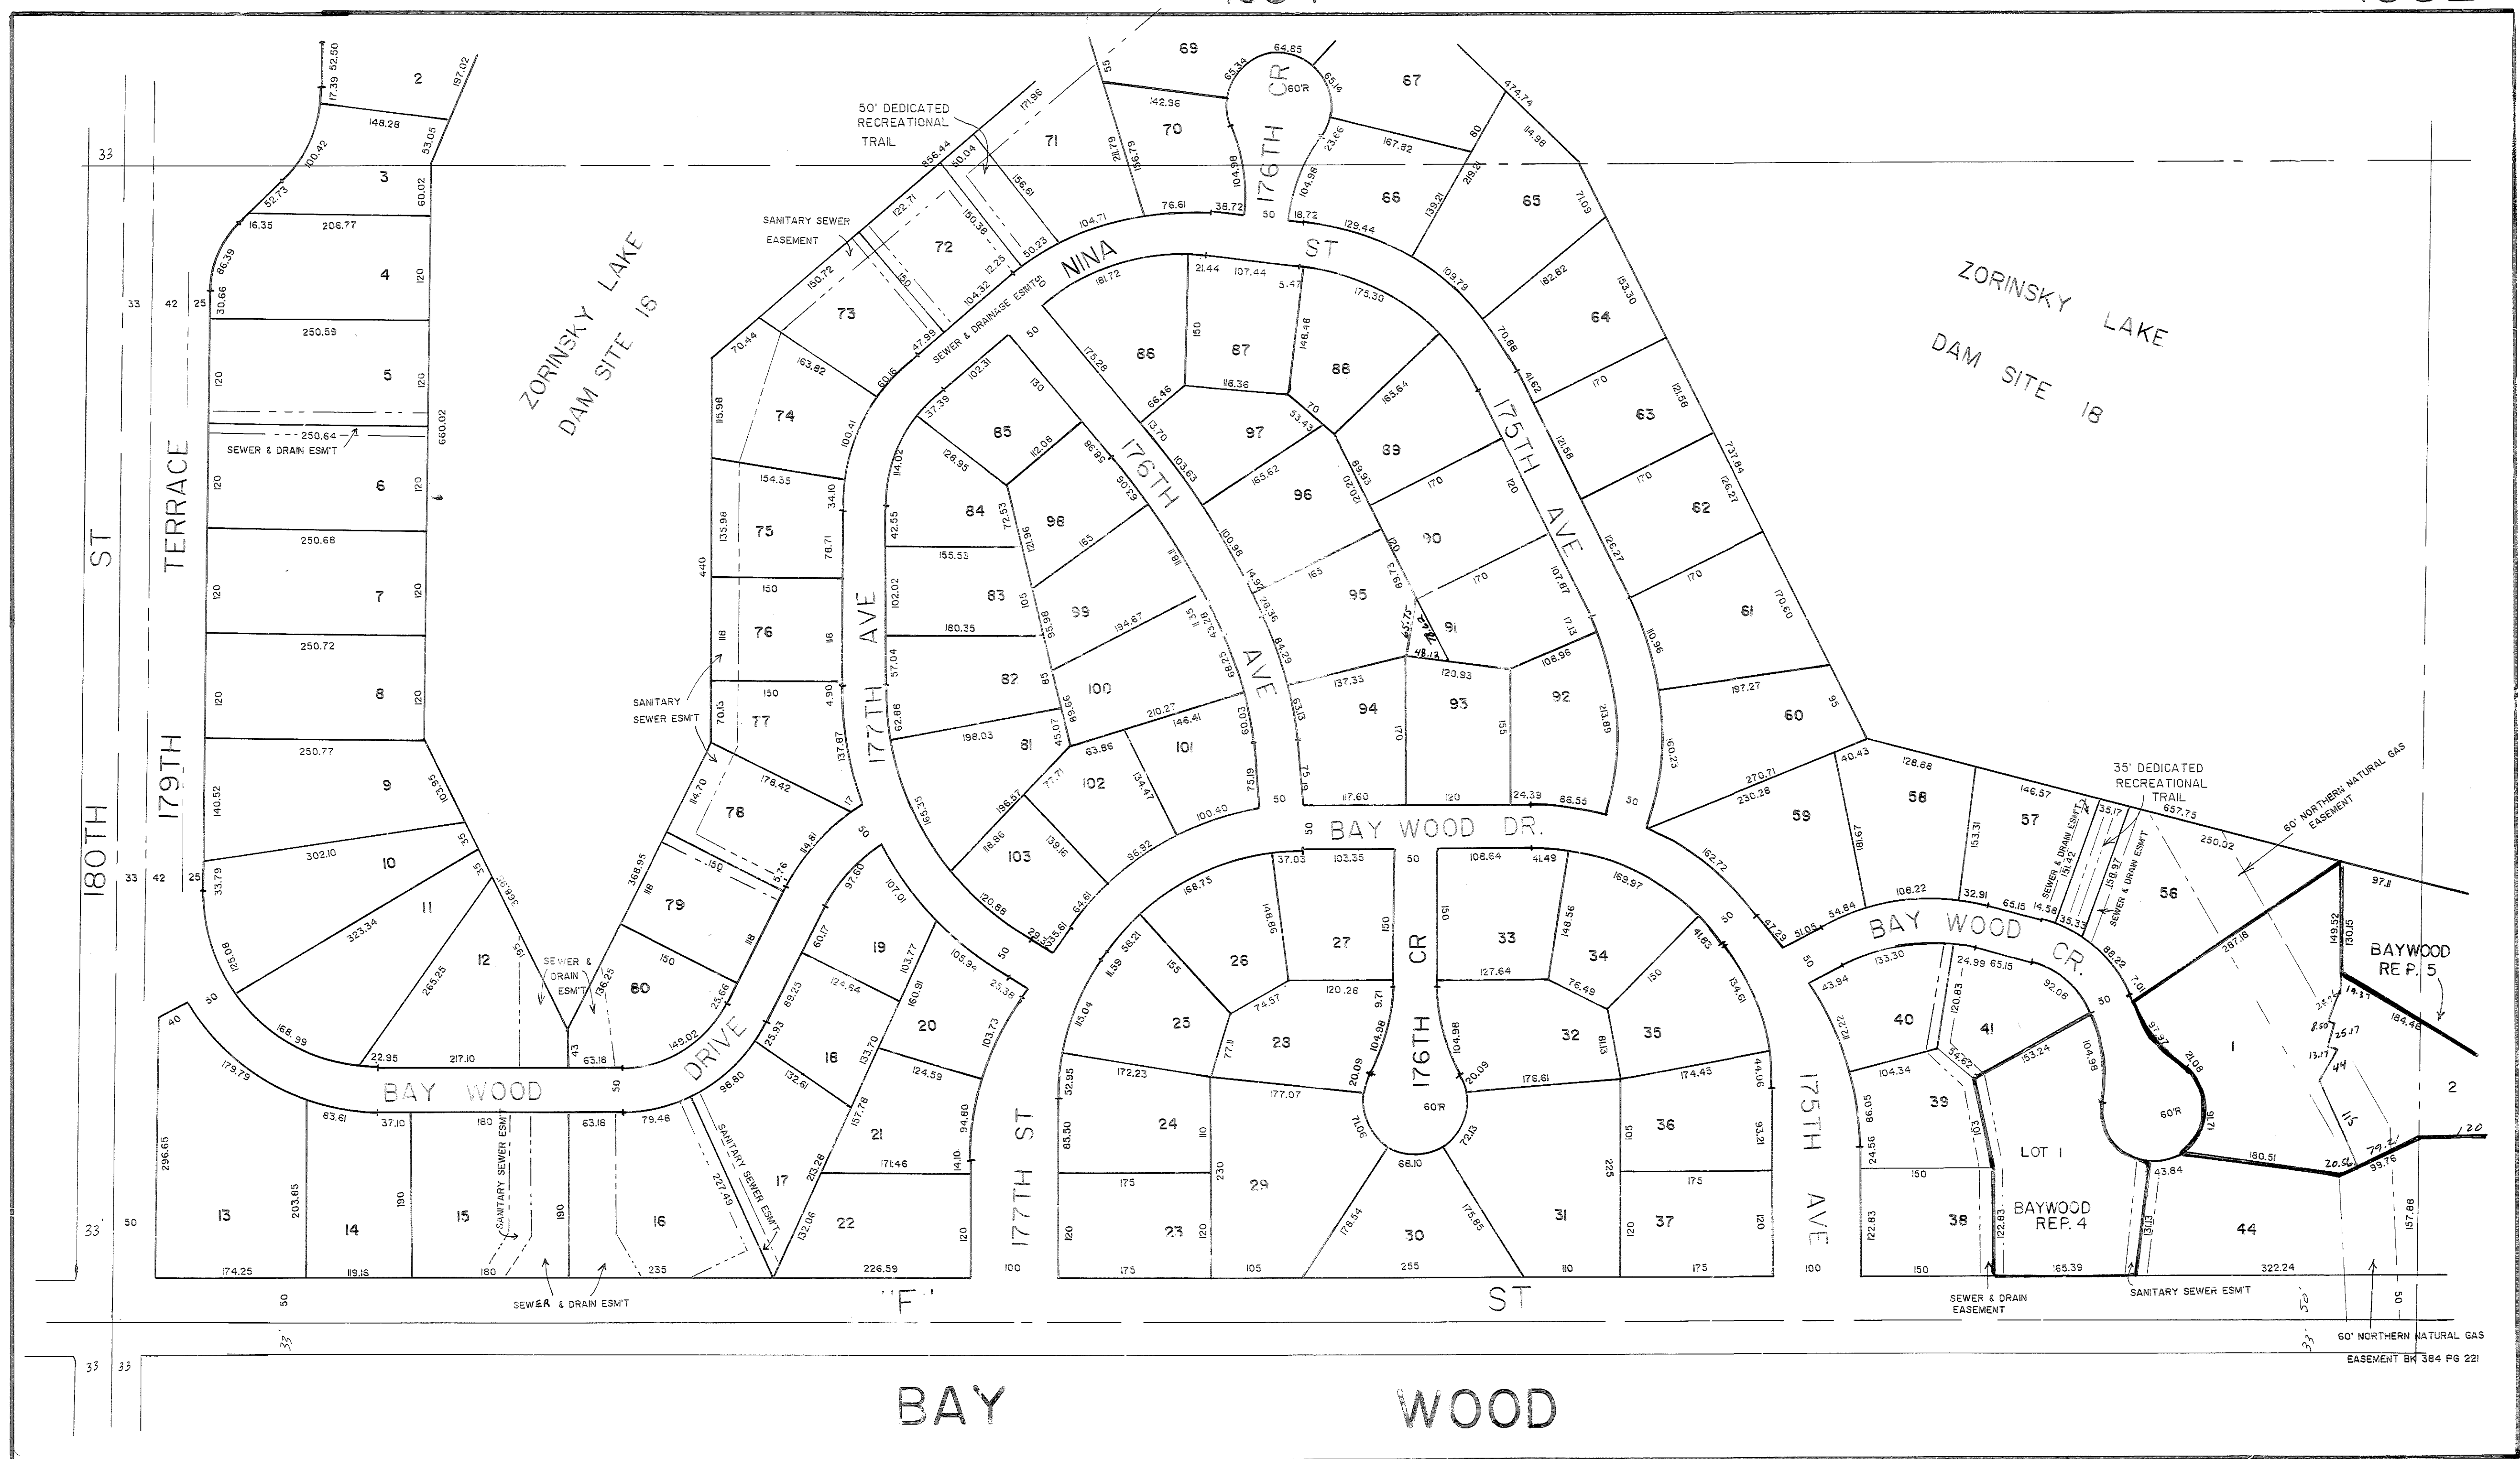

36-1

1531

BAY WOOD

45-1

S 1/2 SW 1/4 33-15-11

60' NORTHERN NATURAL GAS EASEMENT BR 364 PG 221