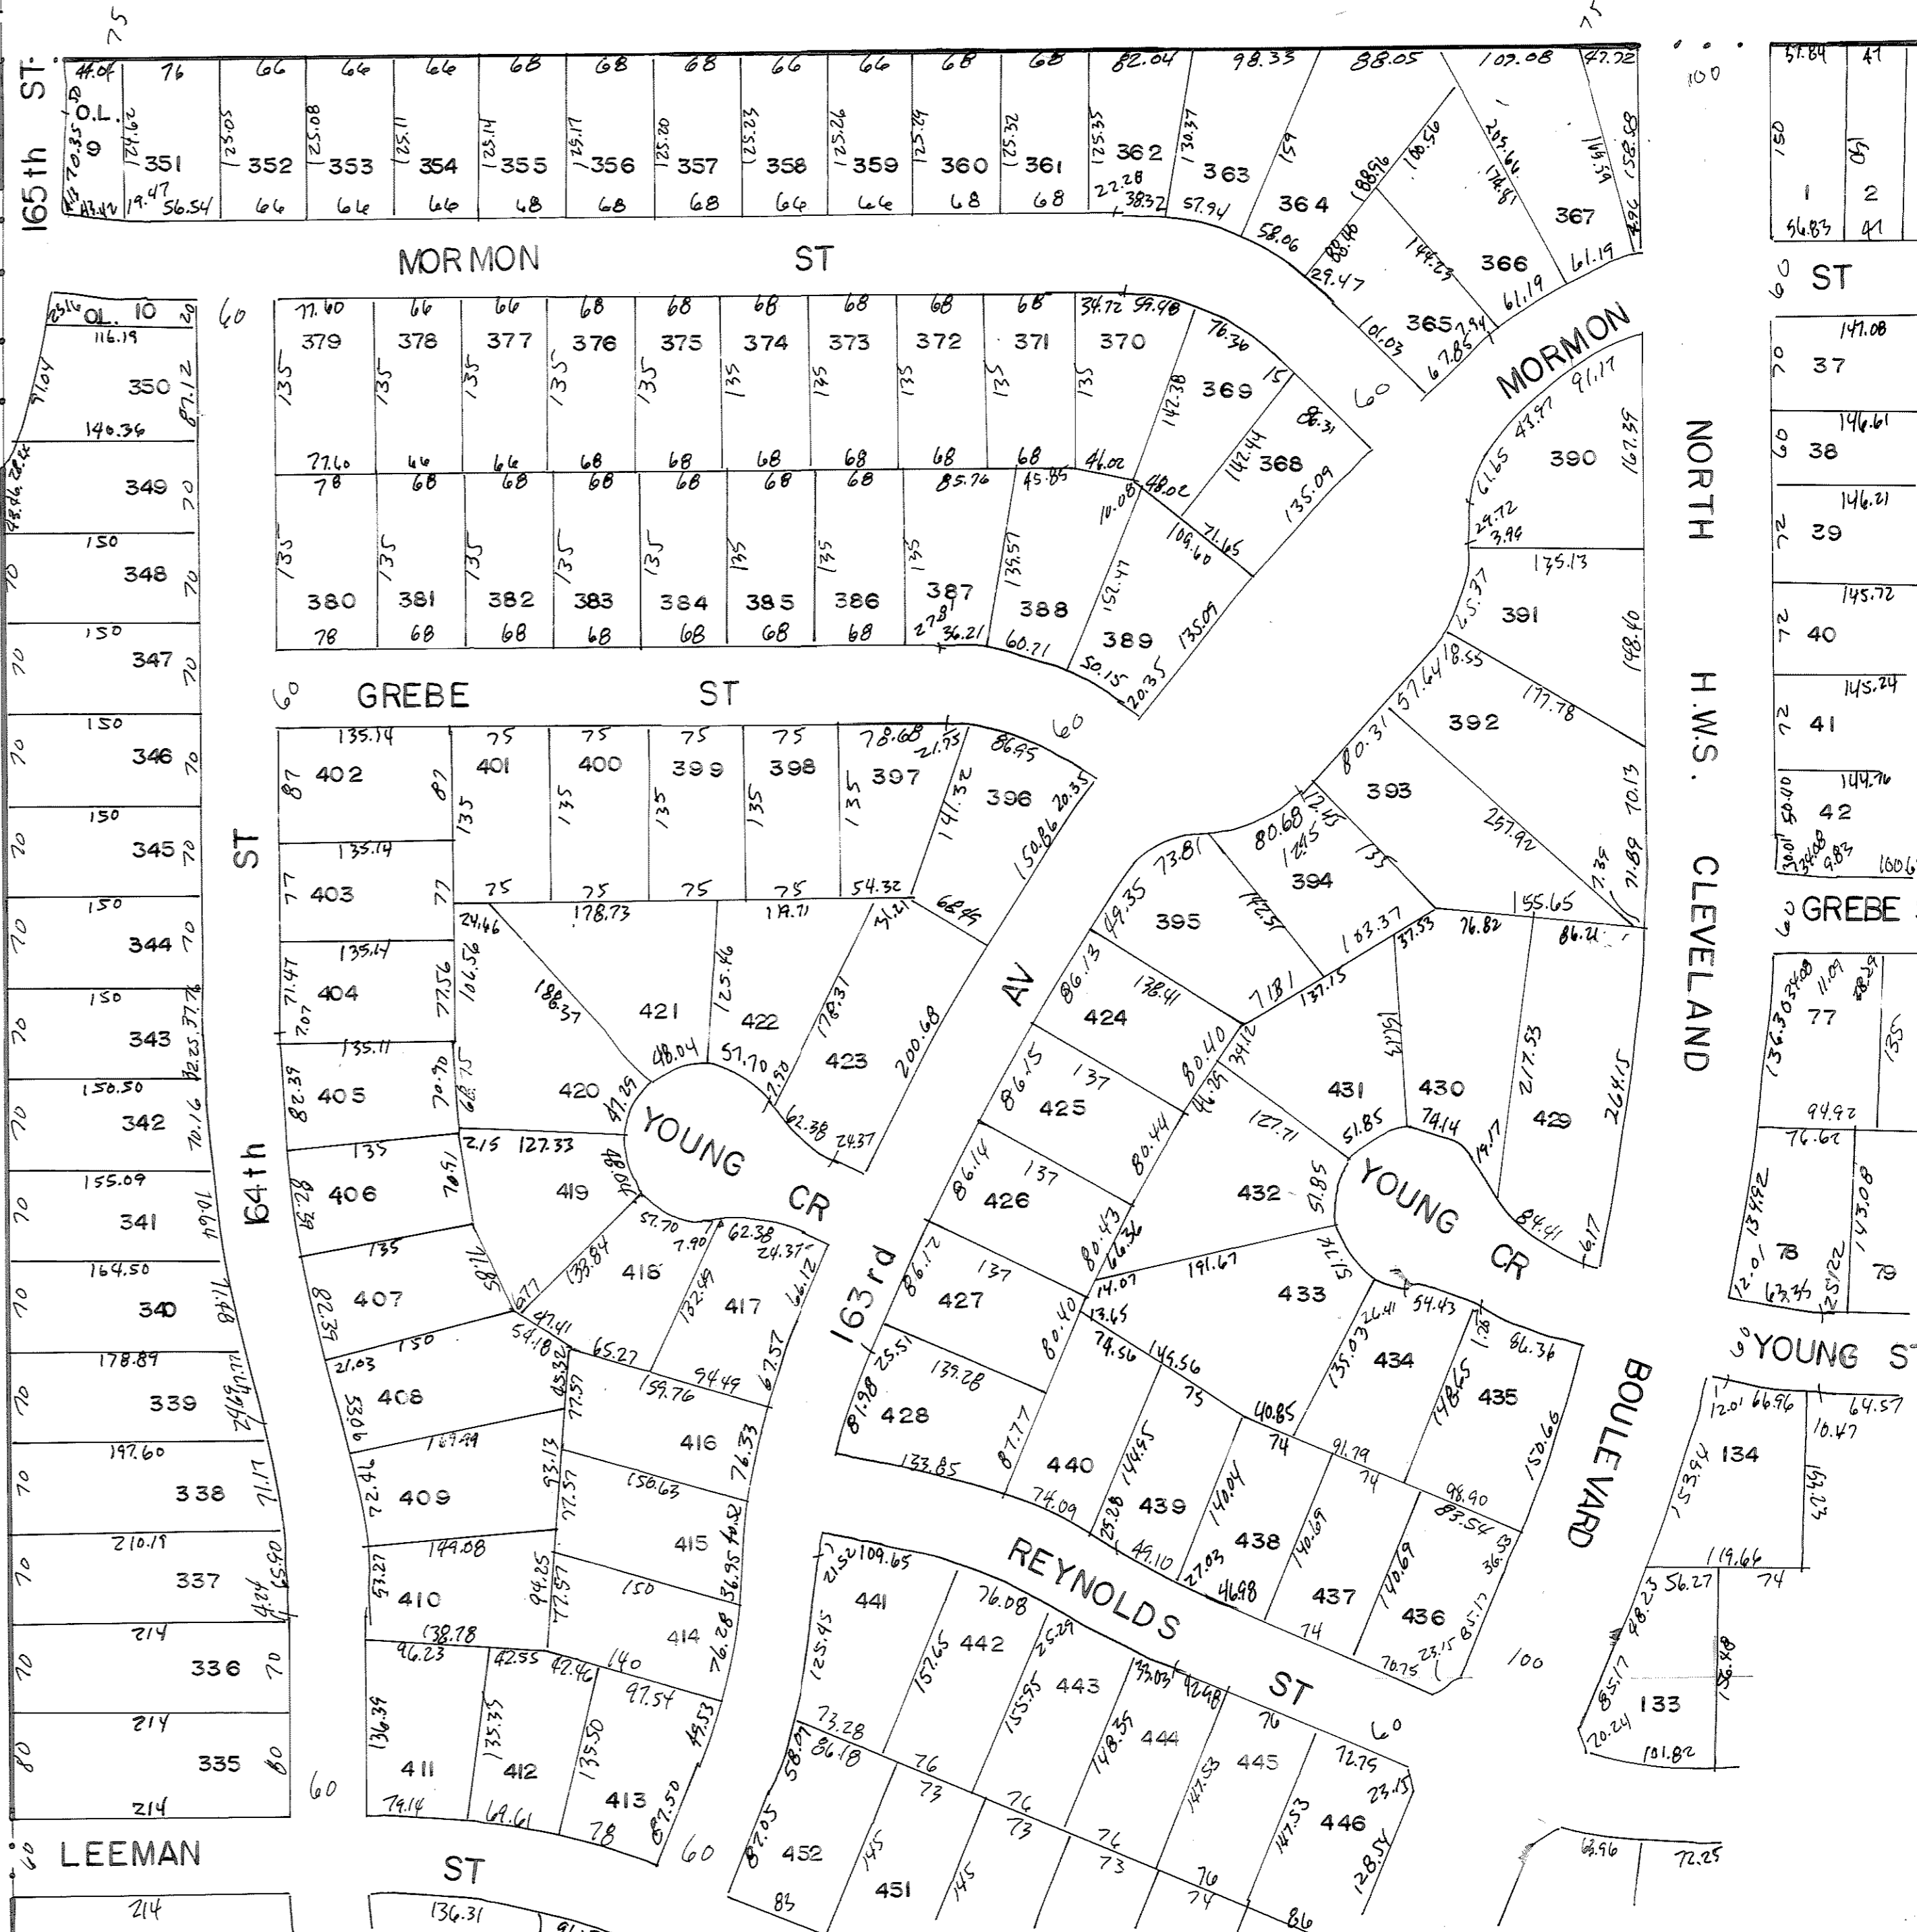

PINE CREEK ADD.

STATE ST

ST

62-1

168TH ST

77.31 AC