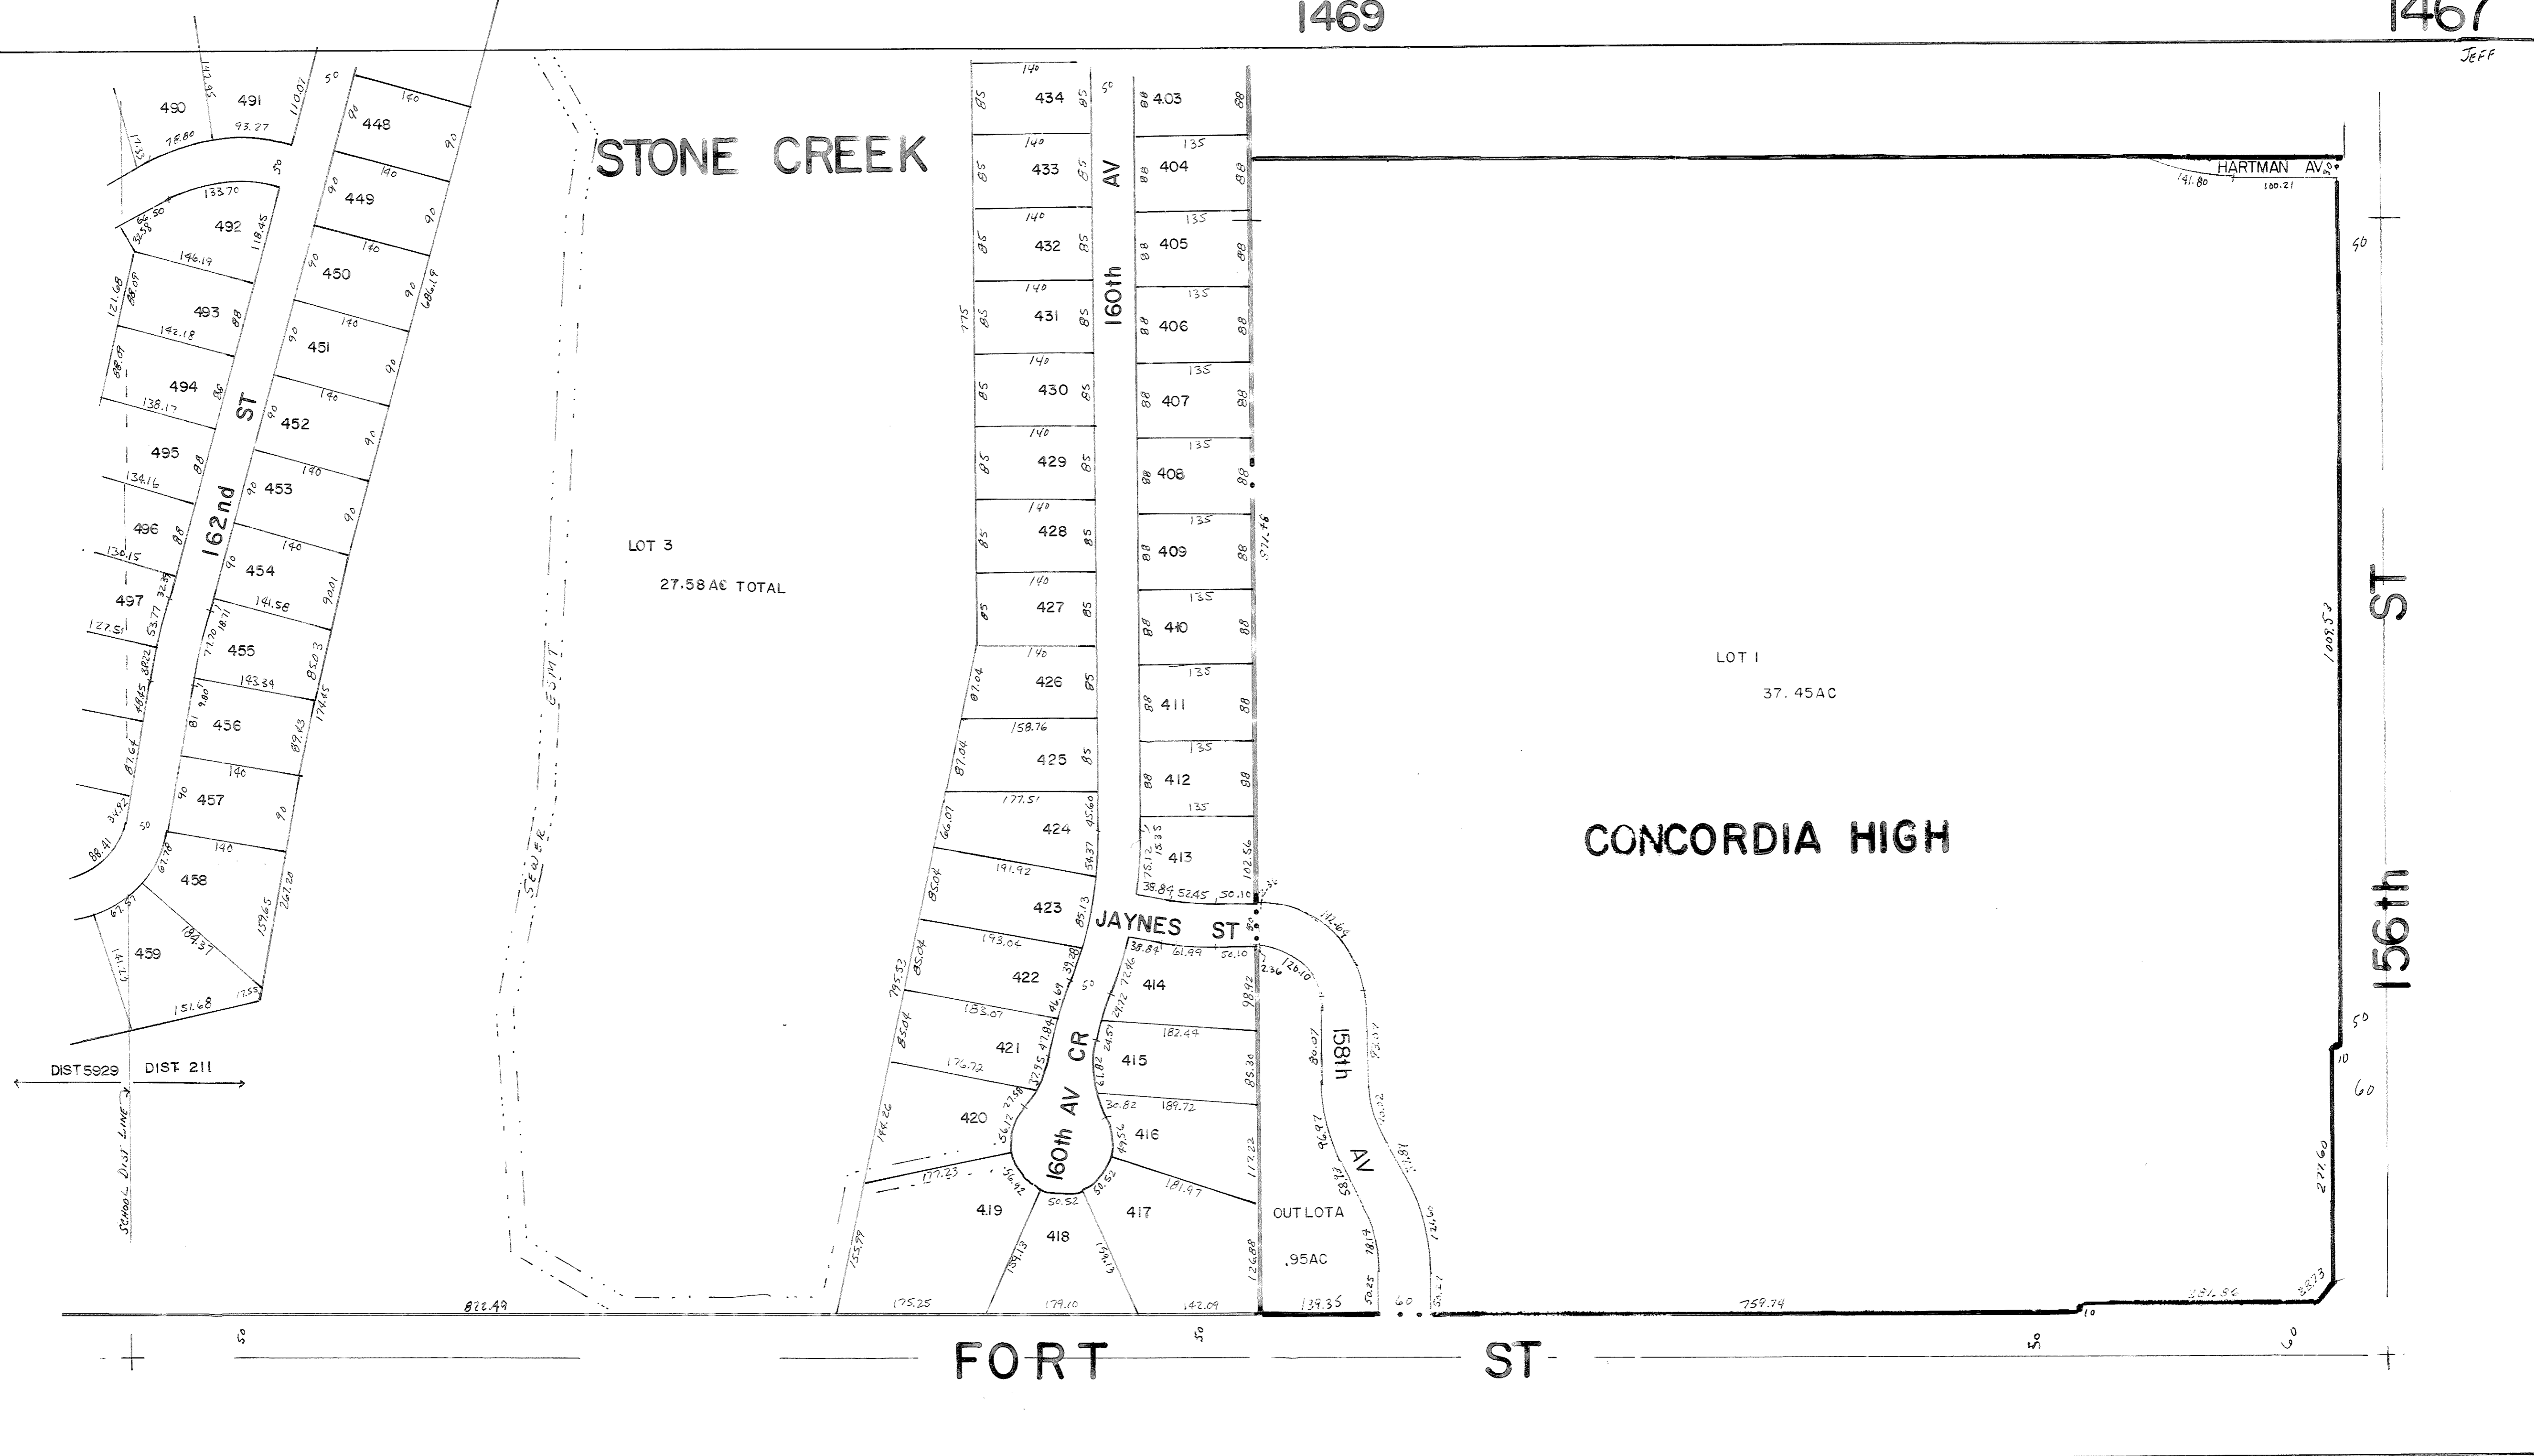

1468

1469

1467

JEFF

STONE CREEK

LOT 3  
27.58 AC TOTAL

LOT 1  
37.45 AC

CONCORDIA HIGH

FORT ST

156th ST

58-1

S 1/2 SE 1/4 SEC 34-16-11

40-1