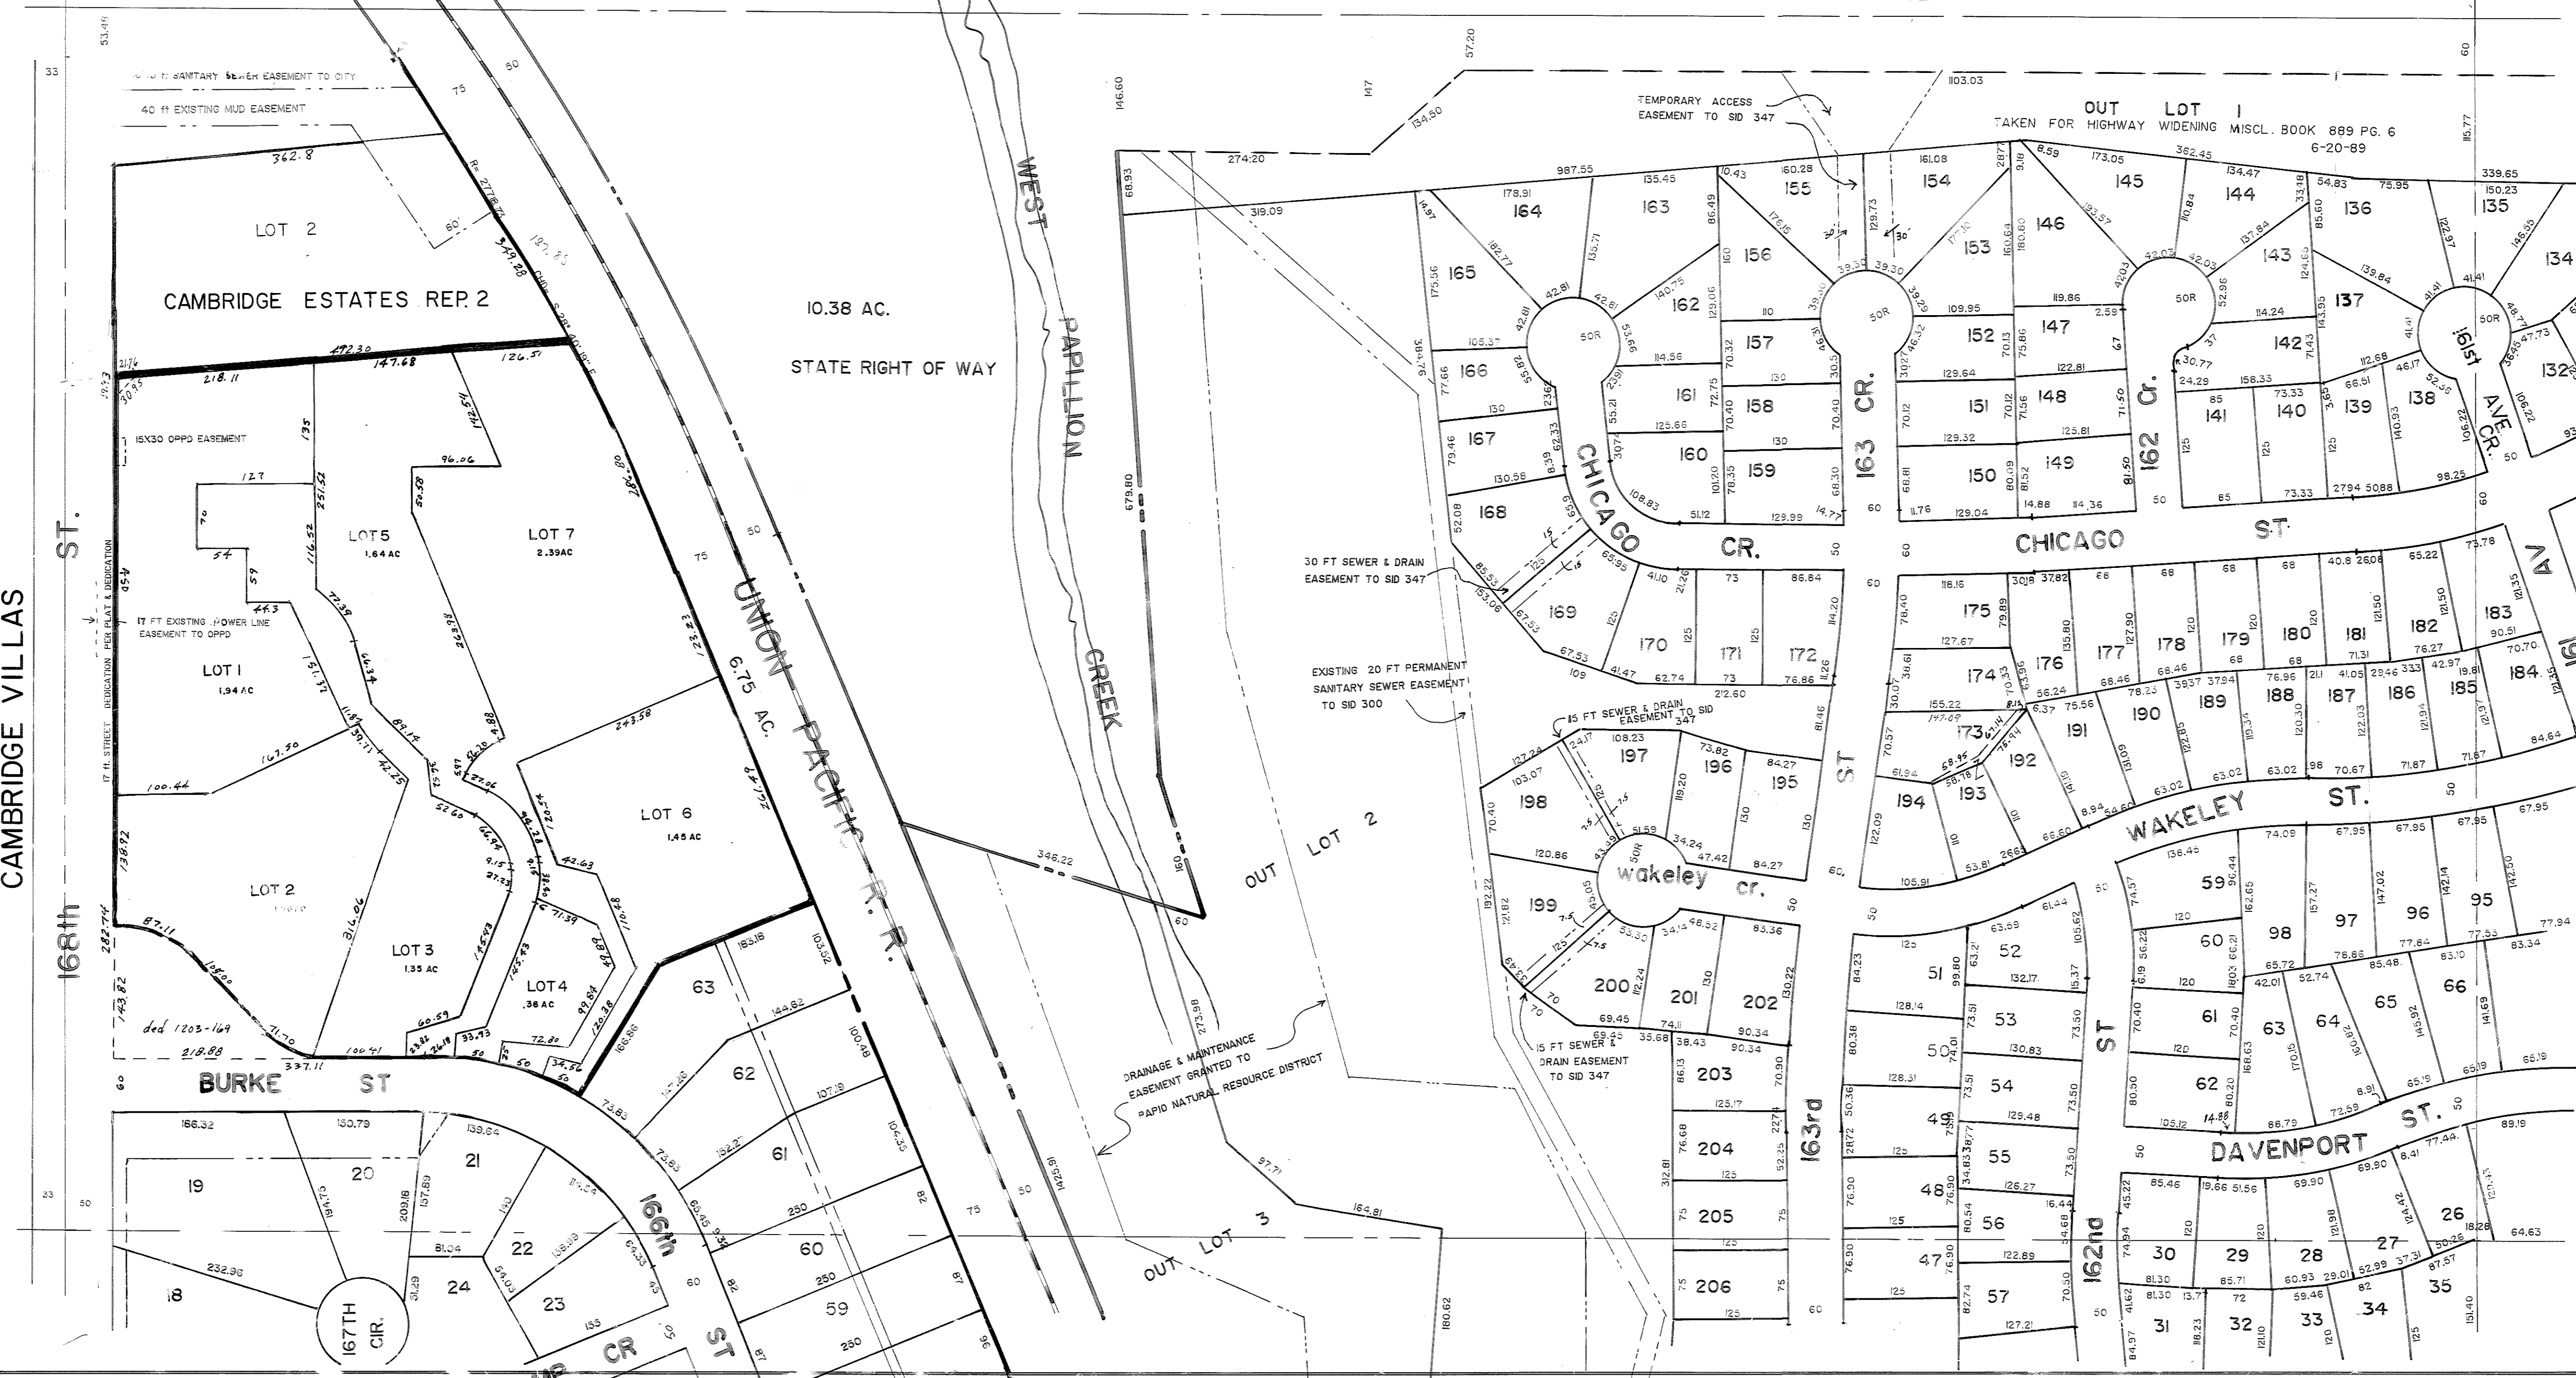

PACIFIC MEADOWS 2ND

WEST DODGE ROAD

48-1

1441