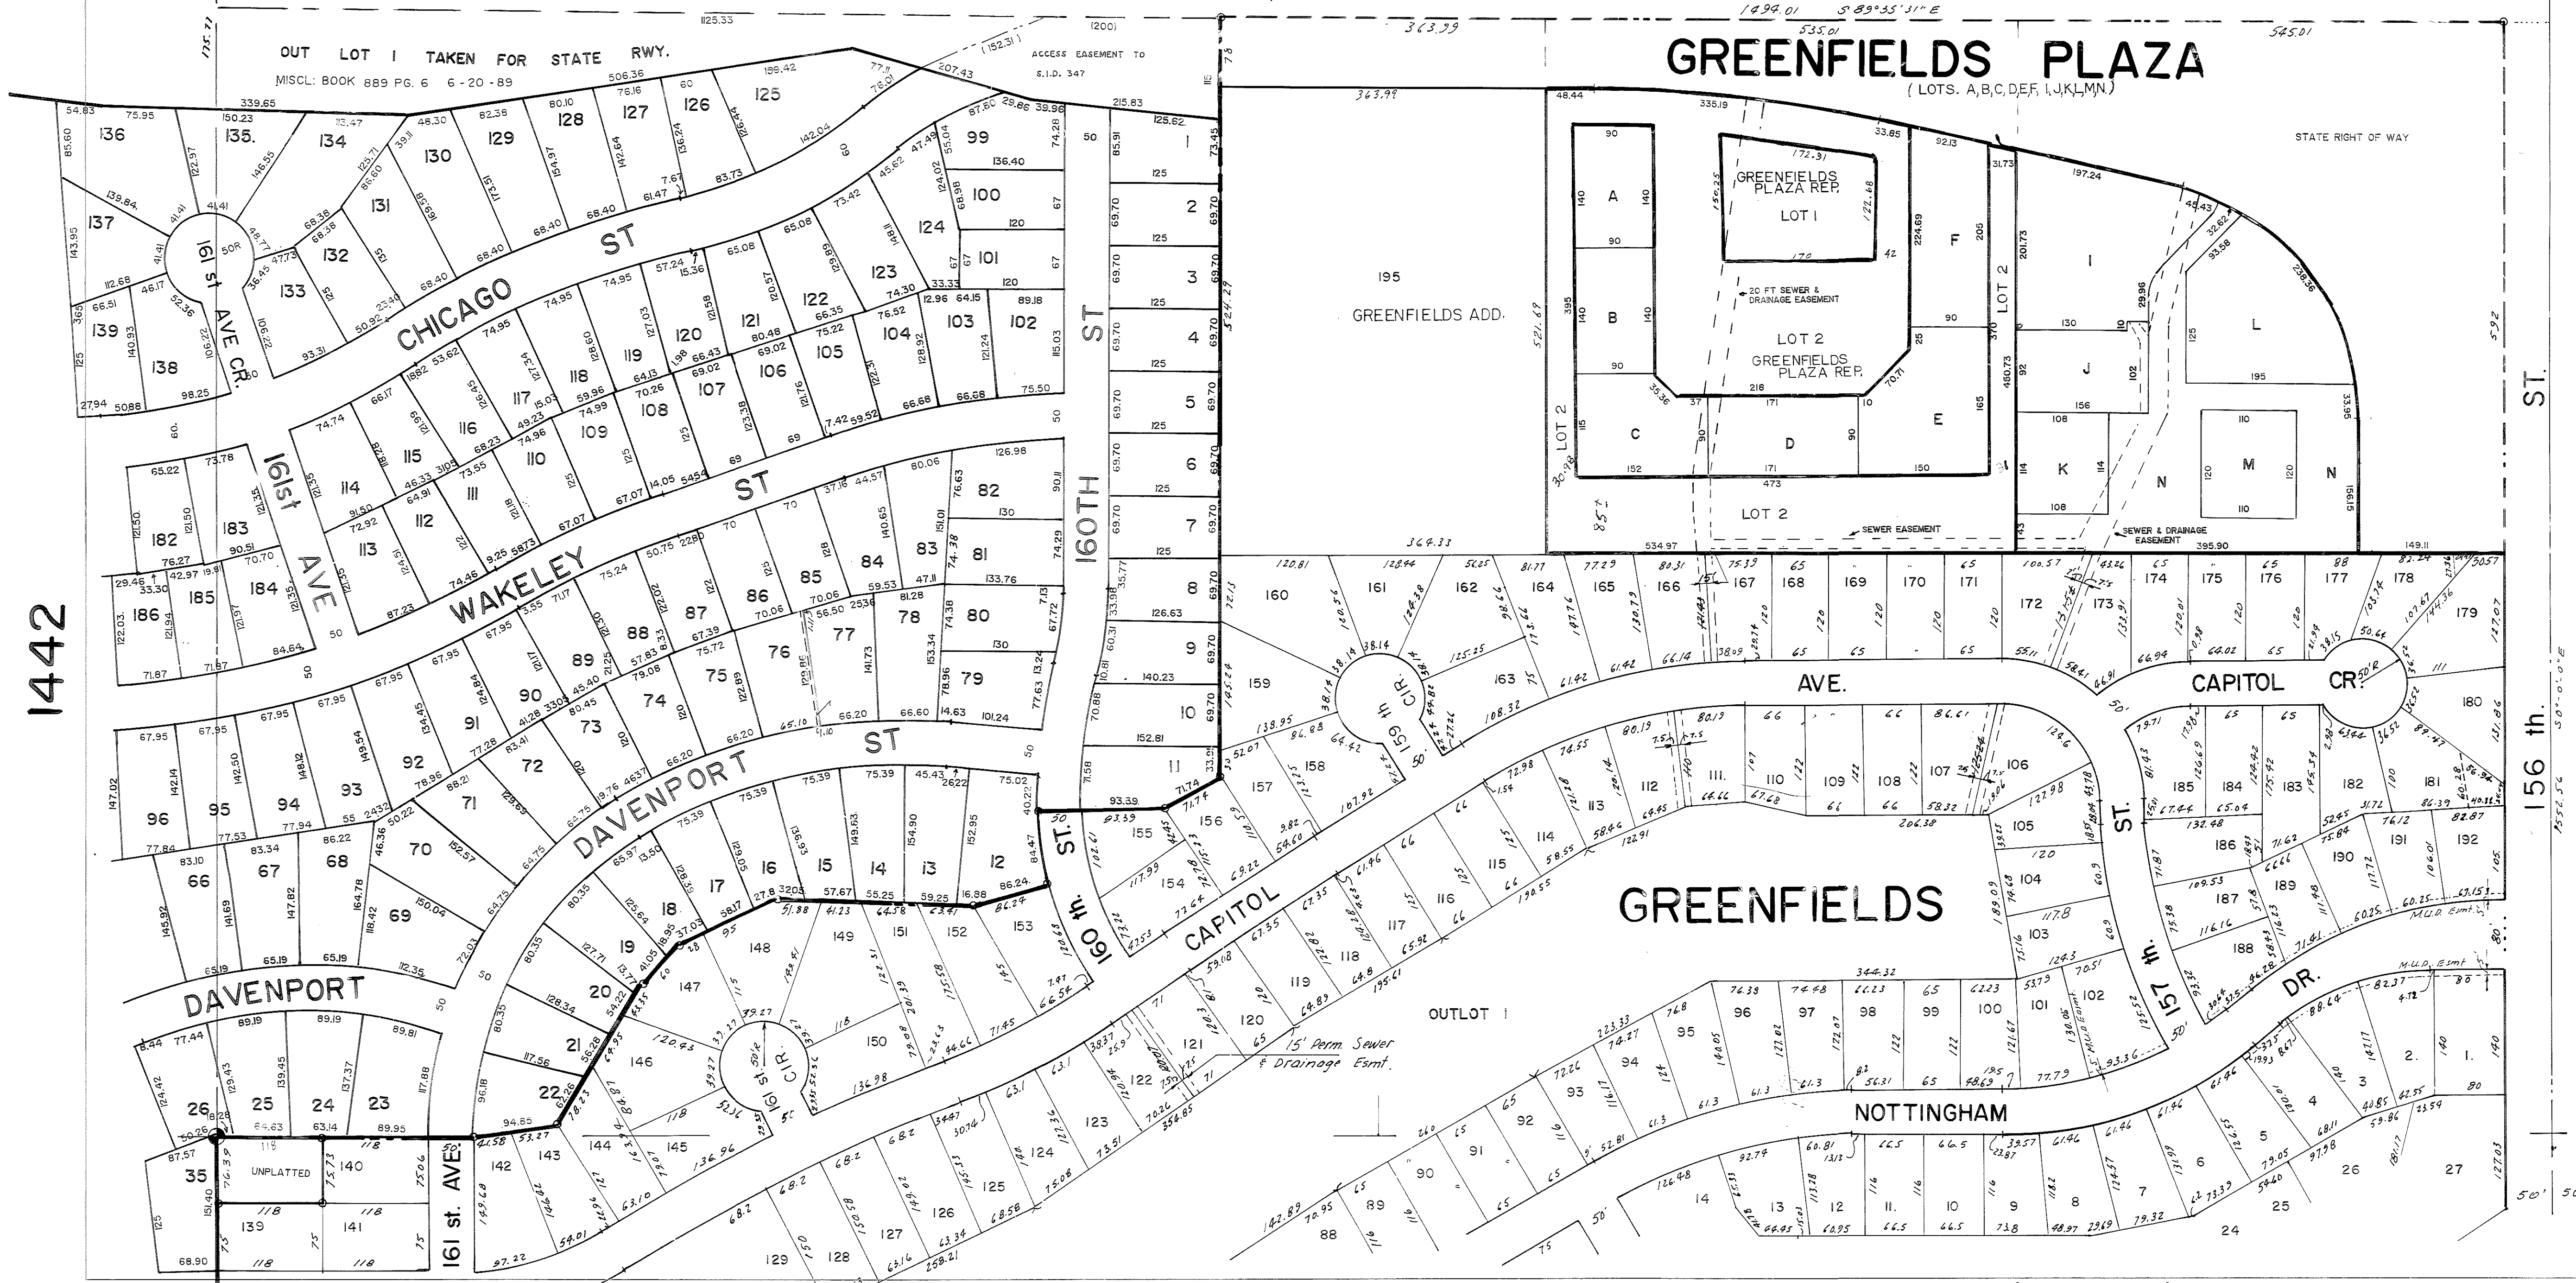

PACIFIC MEADOWS 2ND

WEST DODGE RD.

1442

1330

STANDARDBLUE, OMAHA 021370