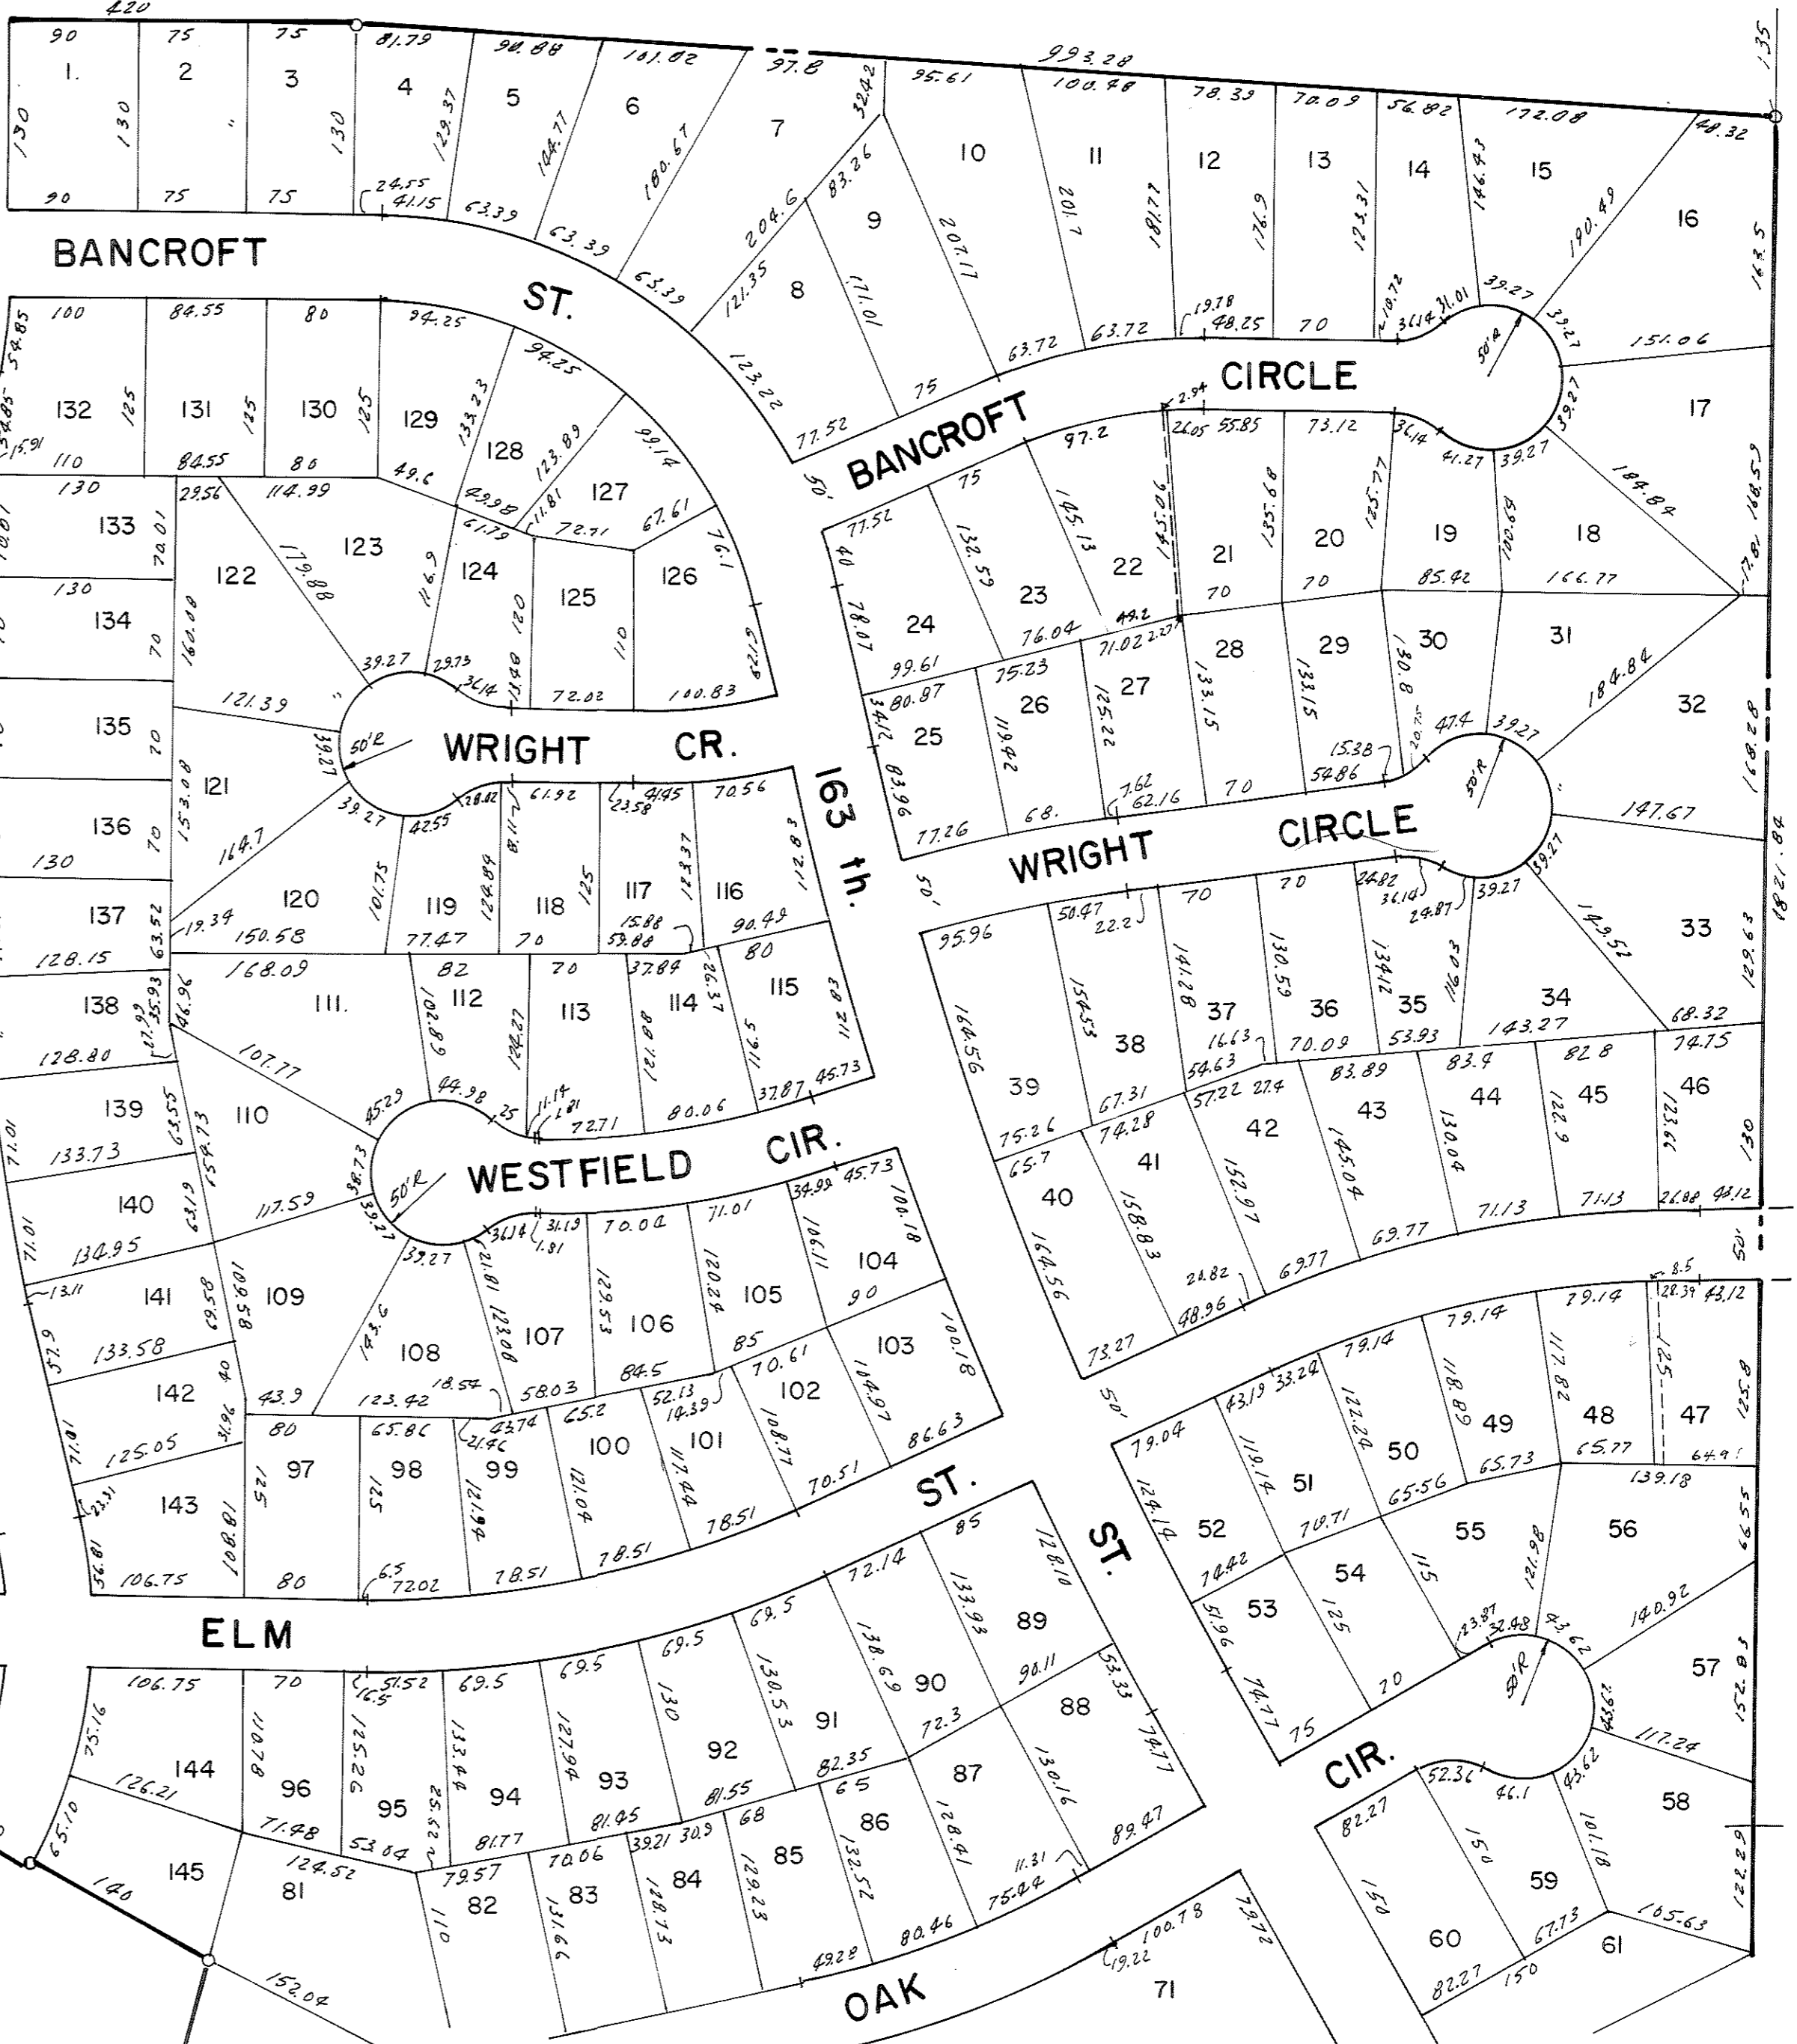

ARMBRUST ACRES 4TH ADD.

ARMBRUST ACRES I ST. ADD.

1428

1426

WEST CENTER RD.

36-1

ST.

168th

1424

N 1/2 NW 1/4 SEC. 34-15-11