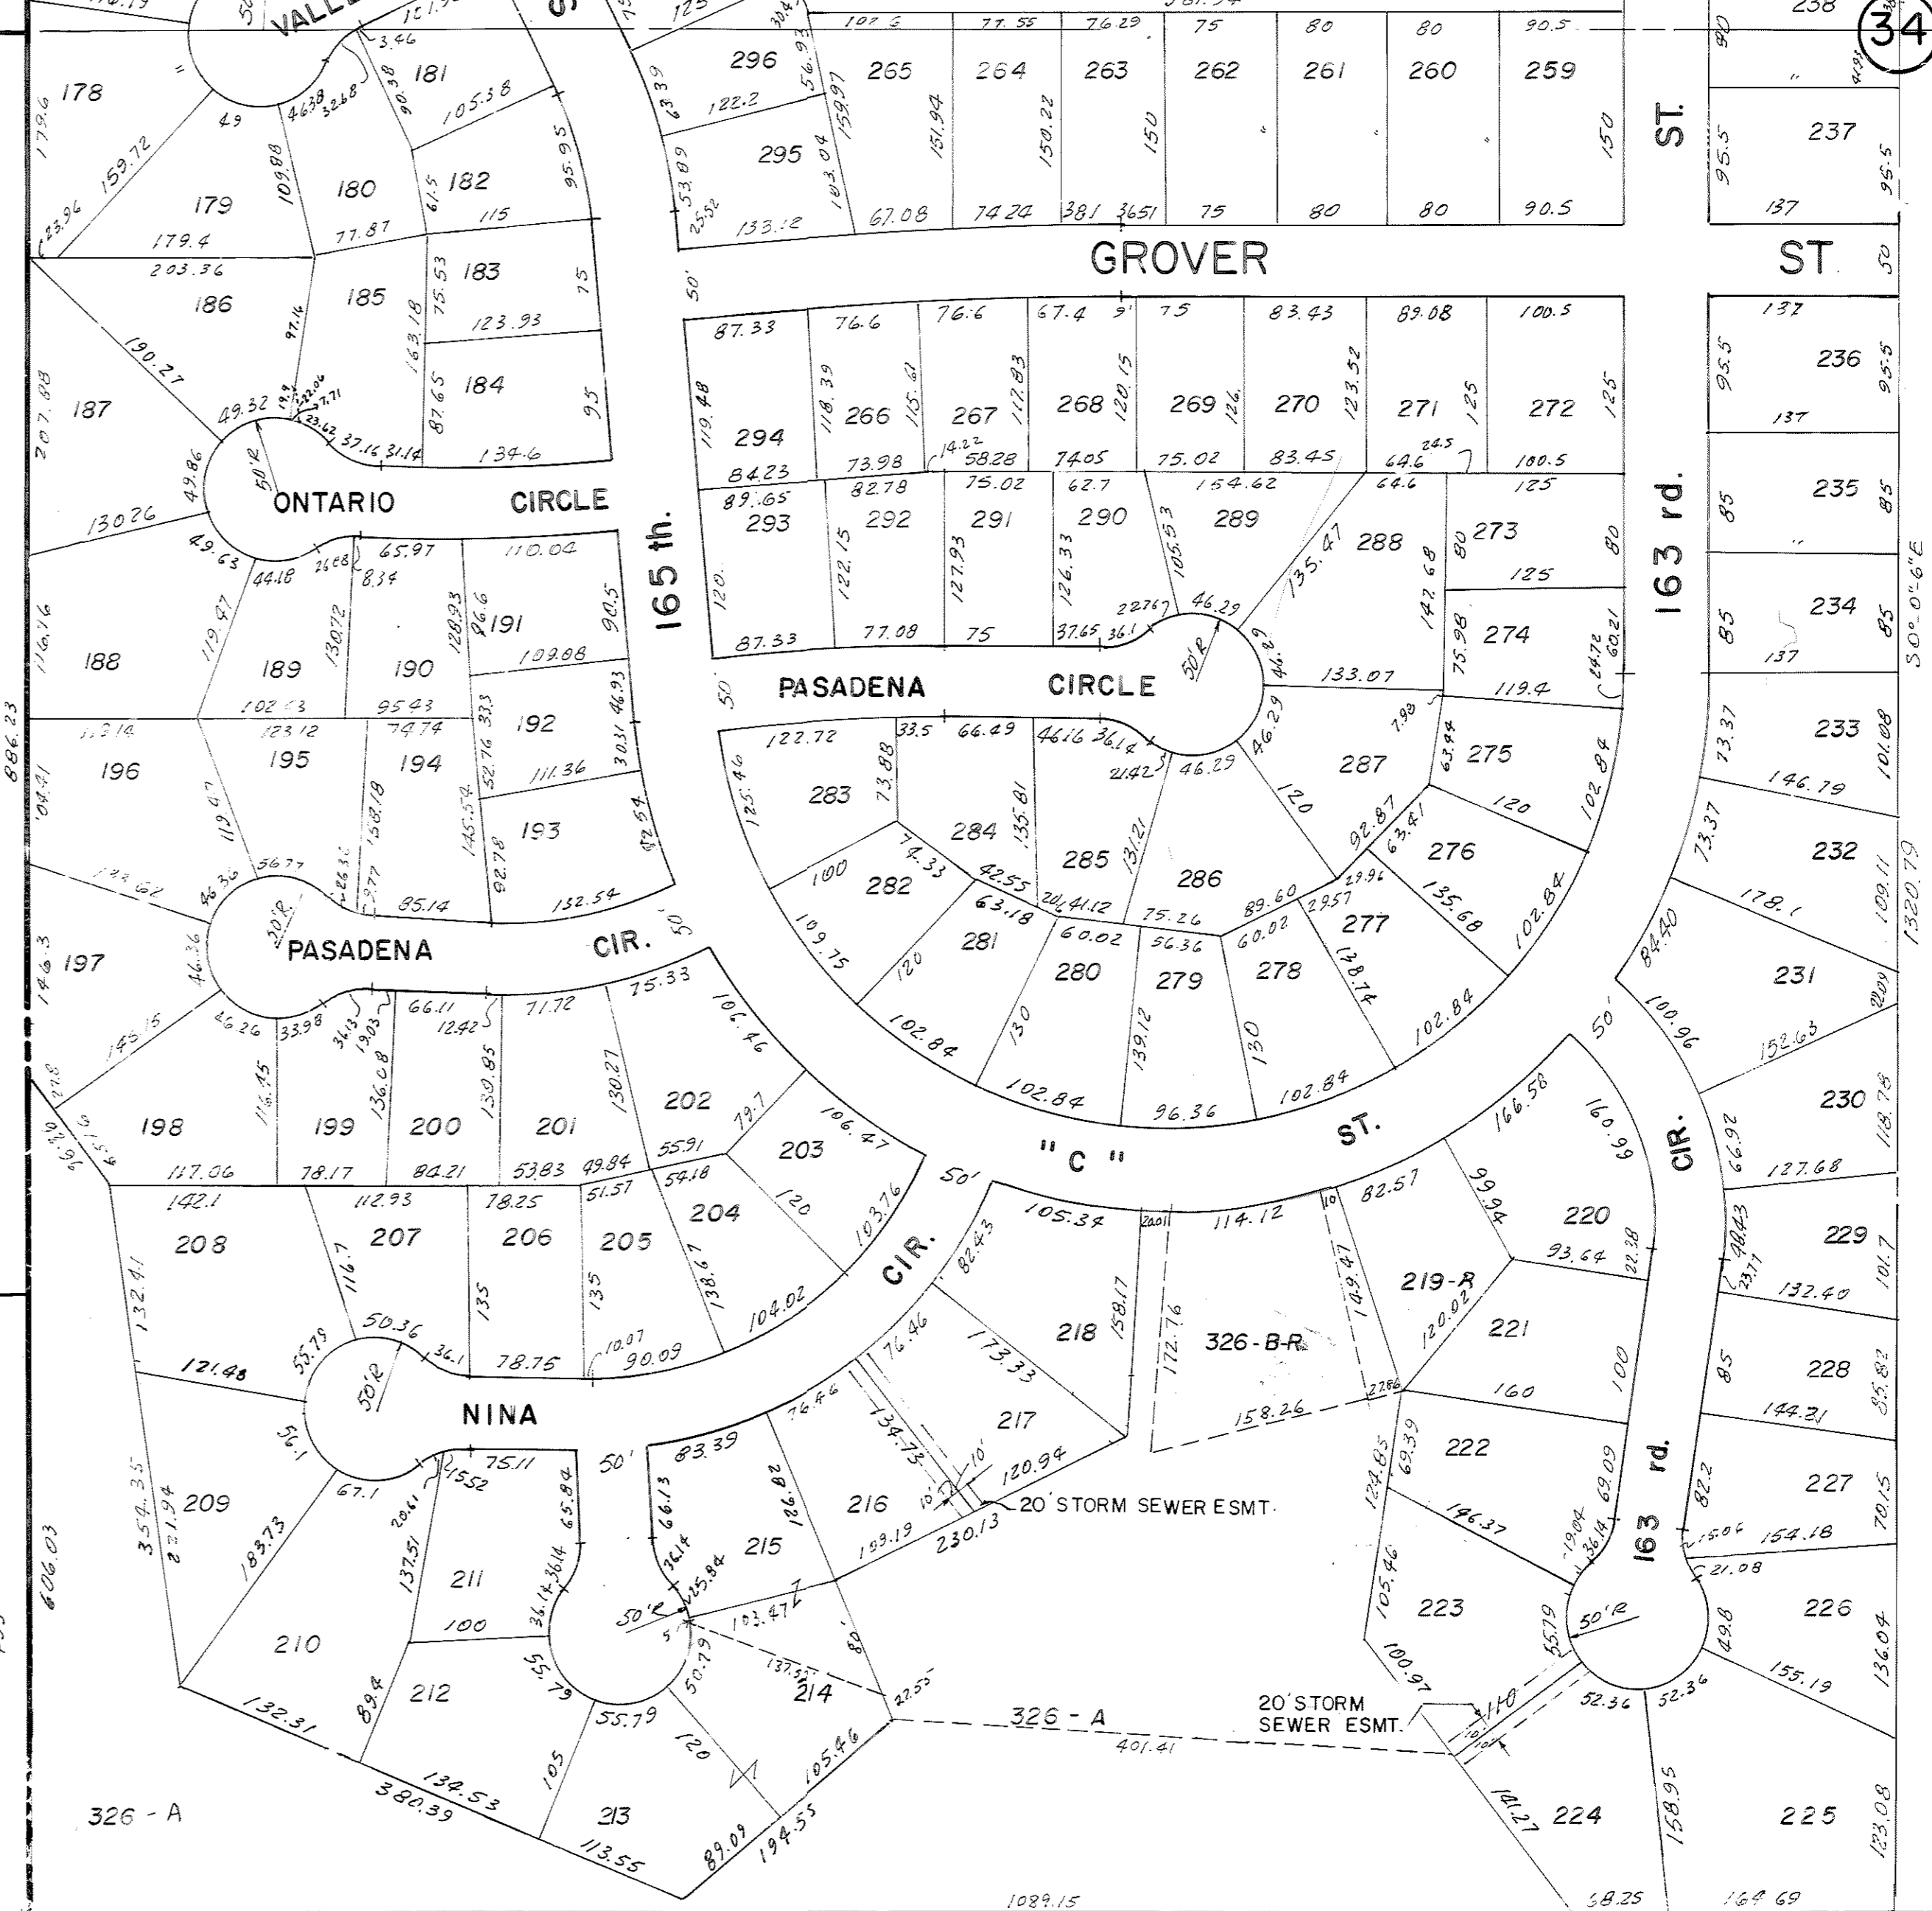

1424

1422

ELSHIRE ACRES

ARMBRUST ACRES 2nd ADD.

MIL

Sec. 34

POINT OF BEG.

1533

1421

1420

N 1/2 SW 1/4 34-15-11