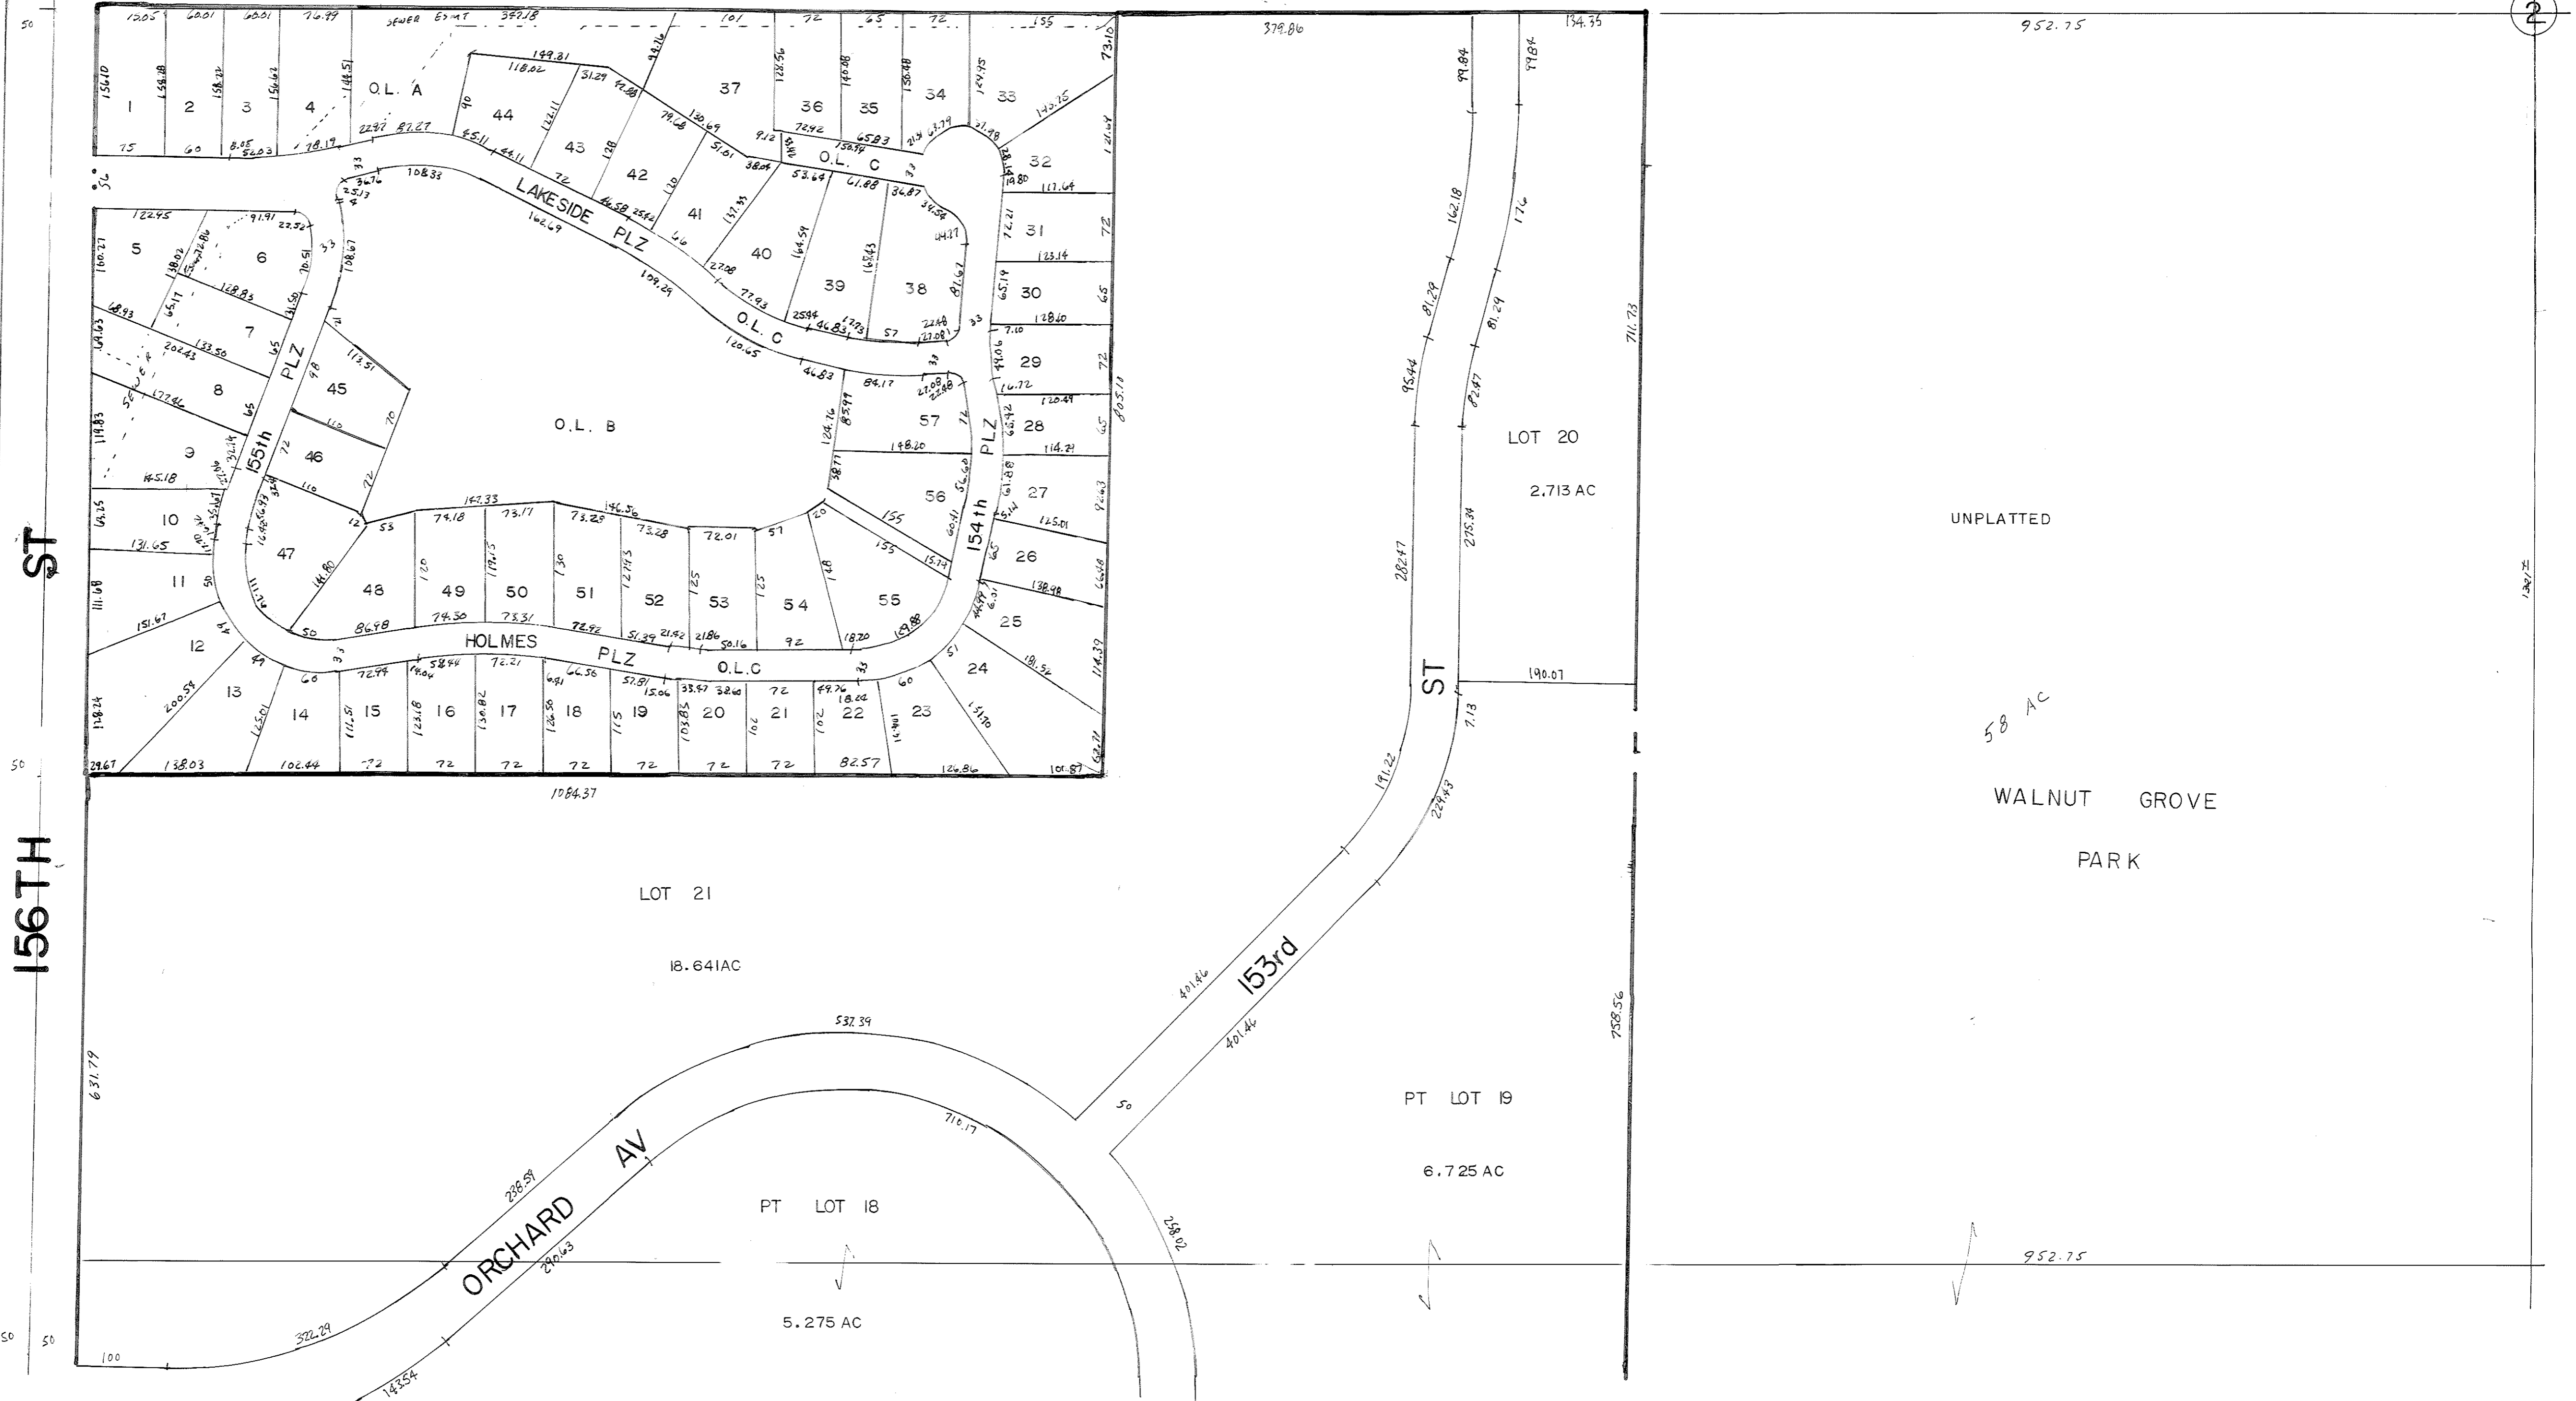

WALNUT LAKE REPLAT I

1413

ST

156TH

1301

WALNUT GROVE PLAZA