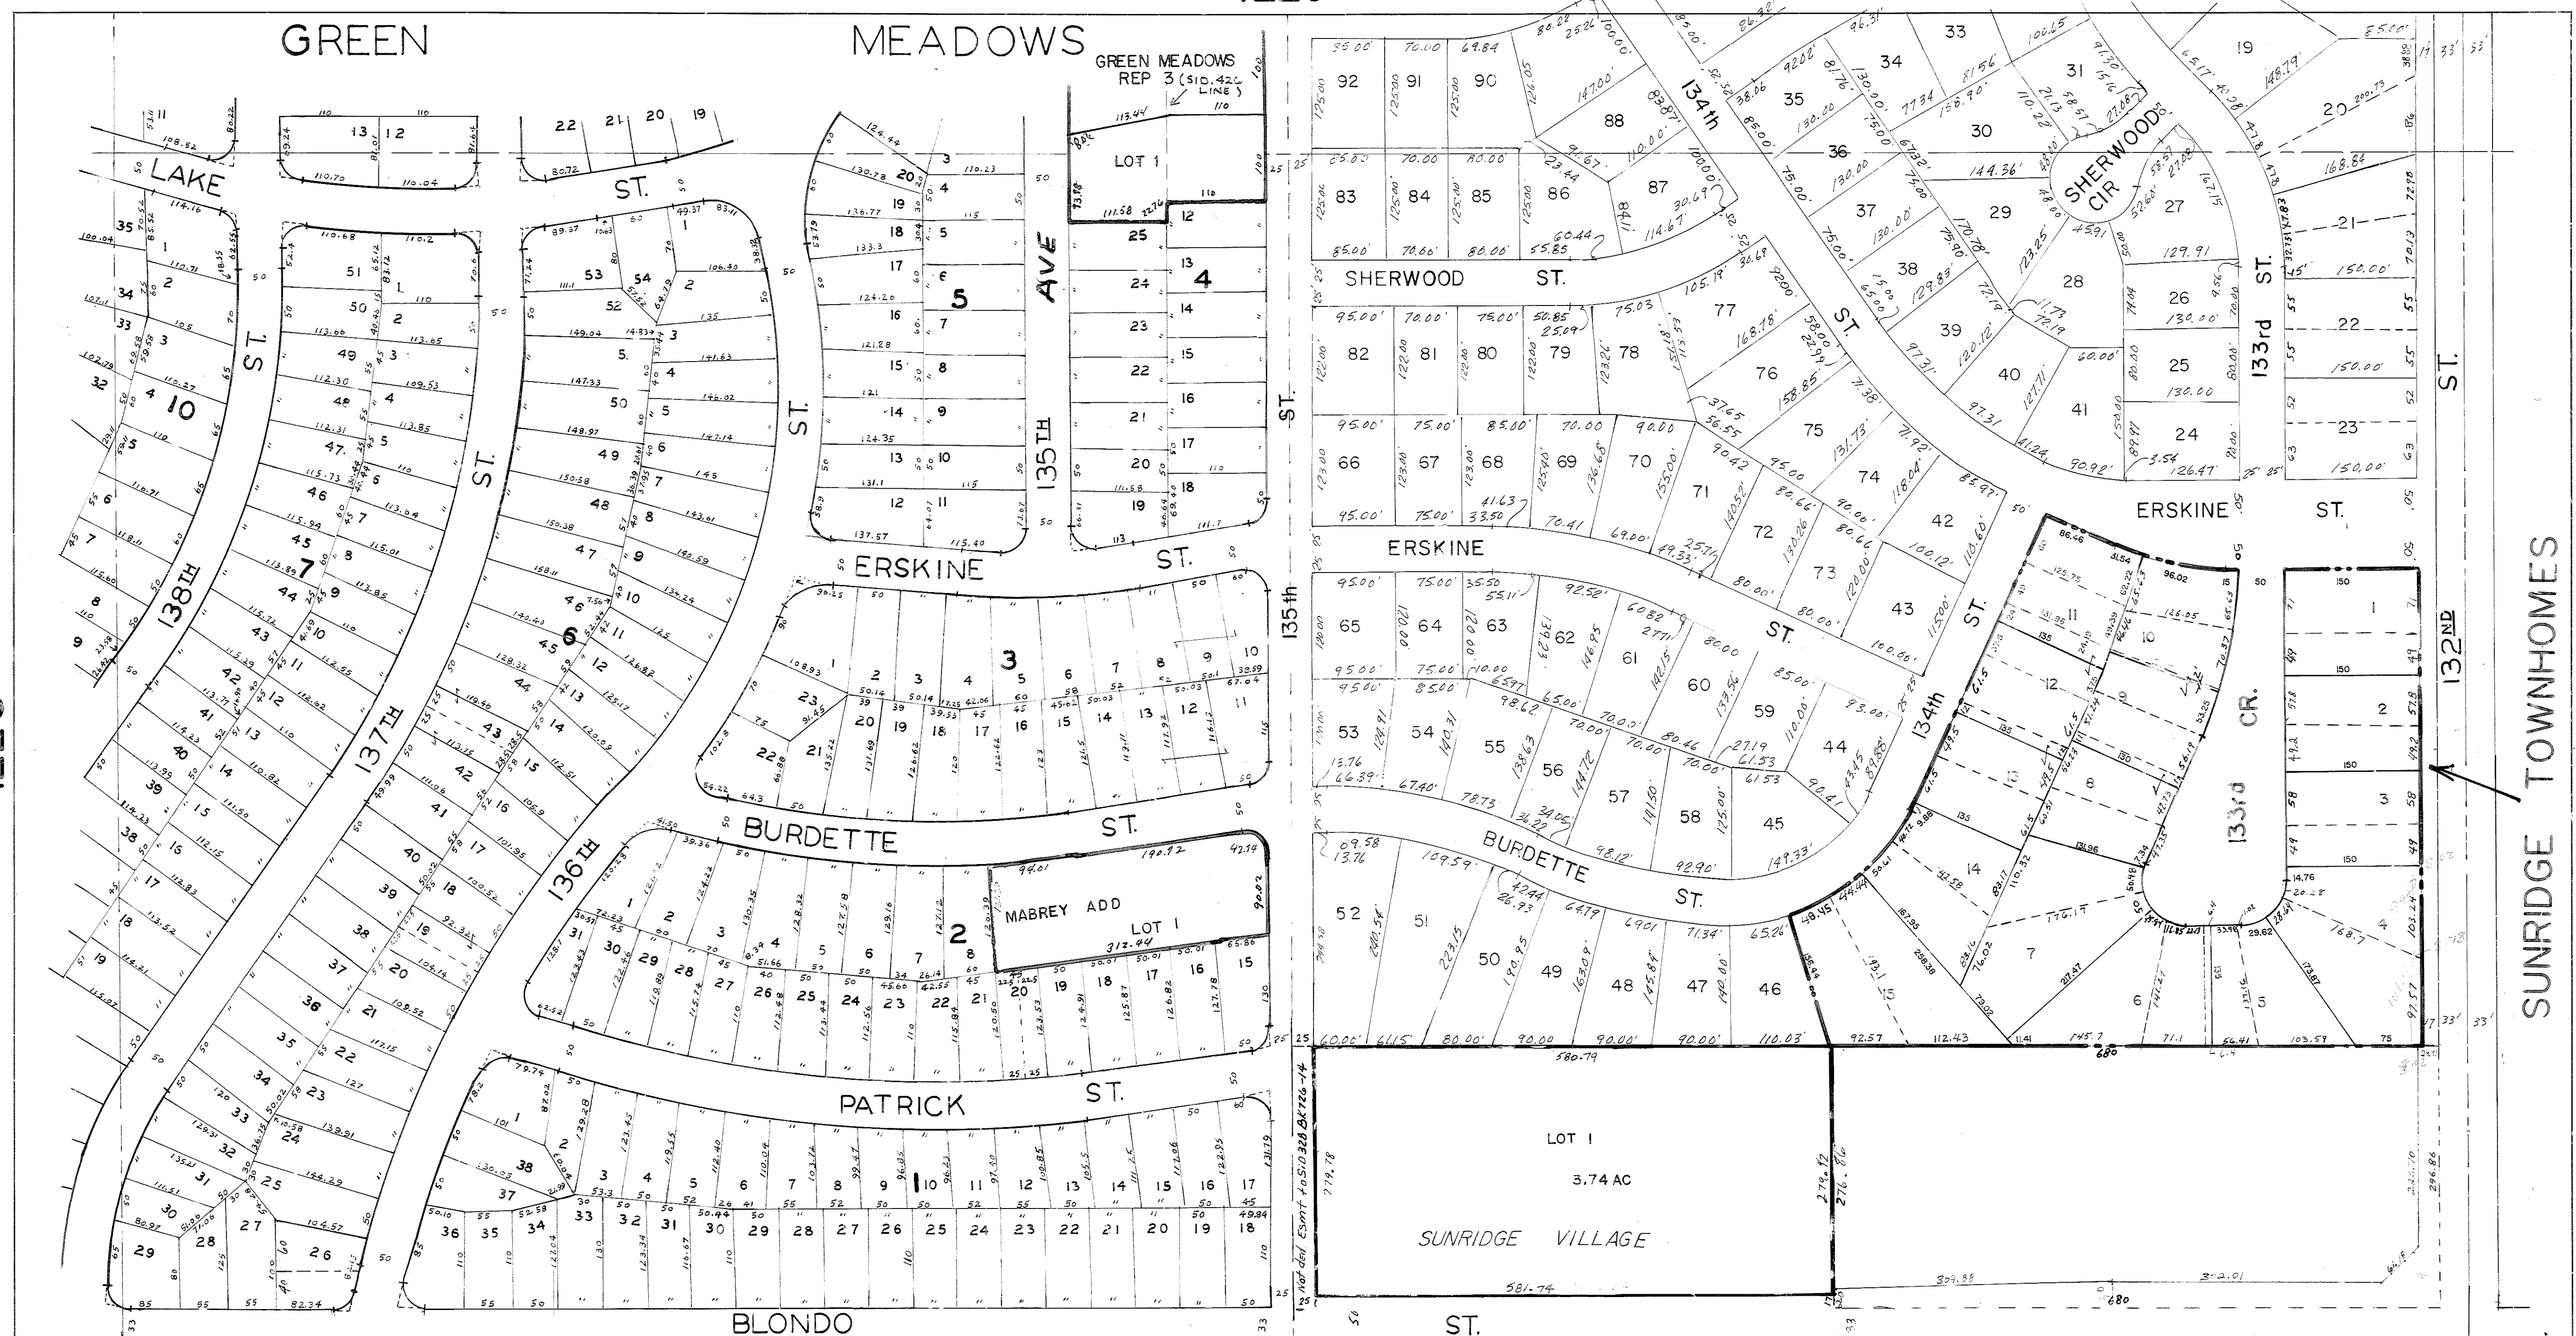

GREEN

MEADOWS

GREEN MEADOWS REP 3 (S10, 42C LINE)

1228

SUNRIDGE ADD

SUNRIDGE TOWNHOMES

57-2