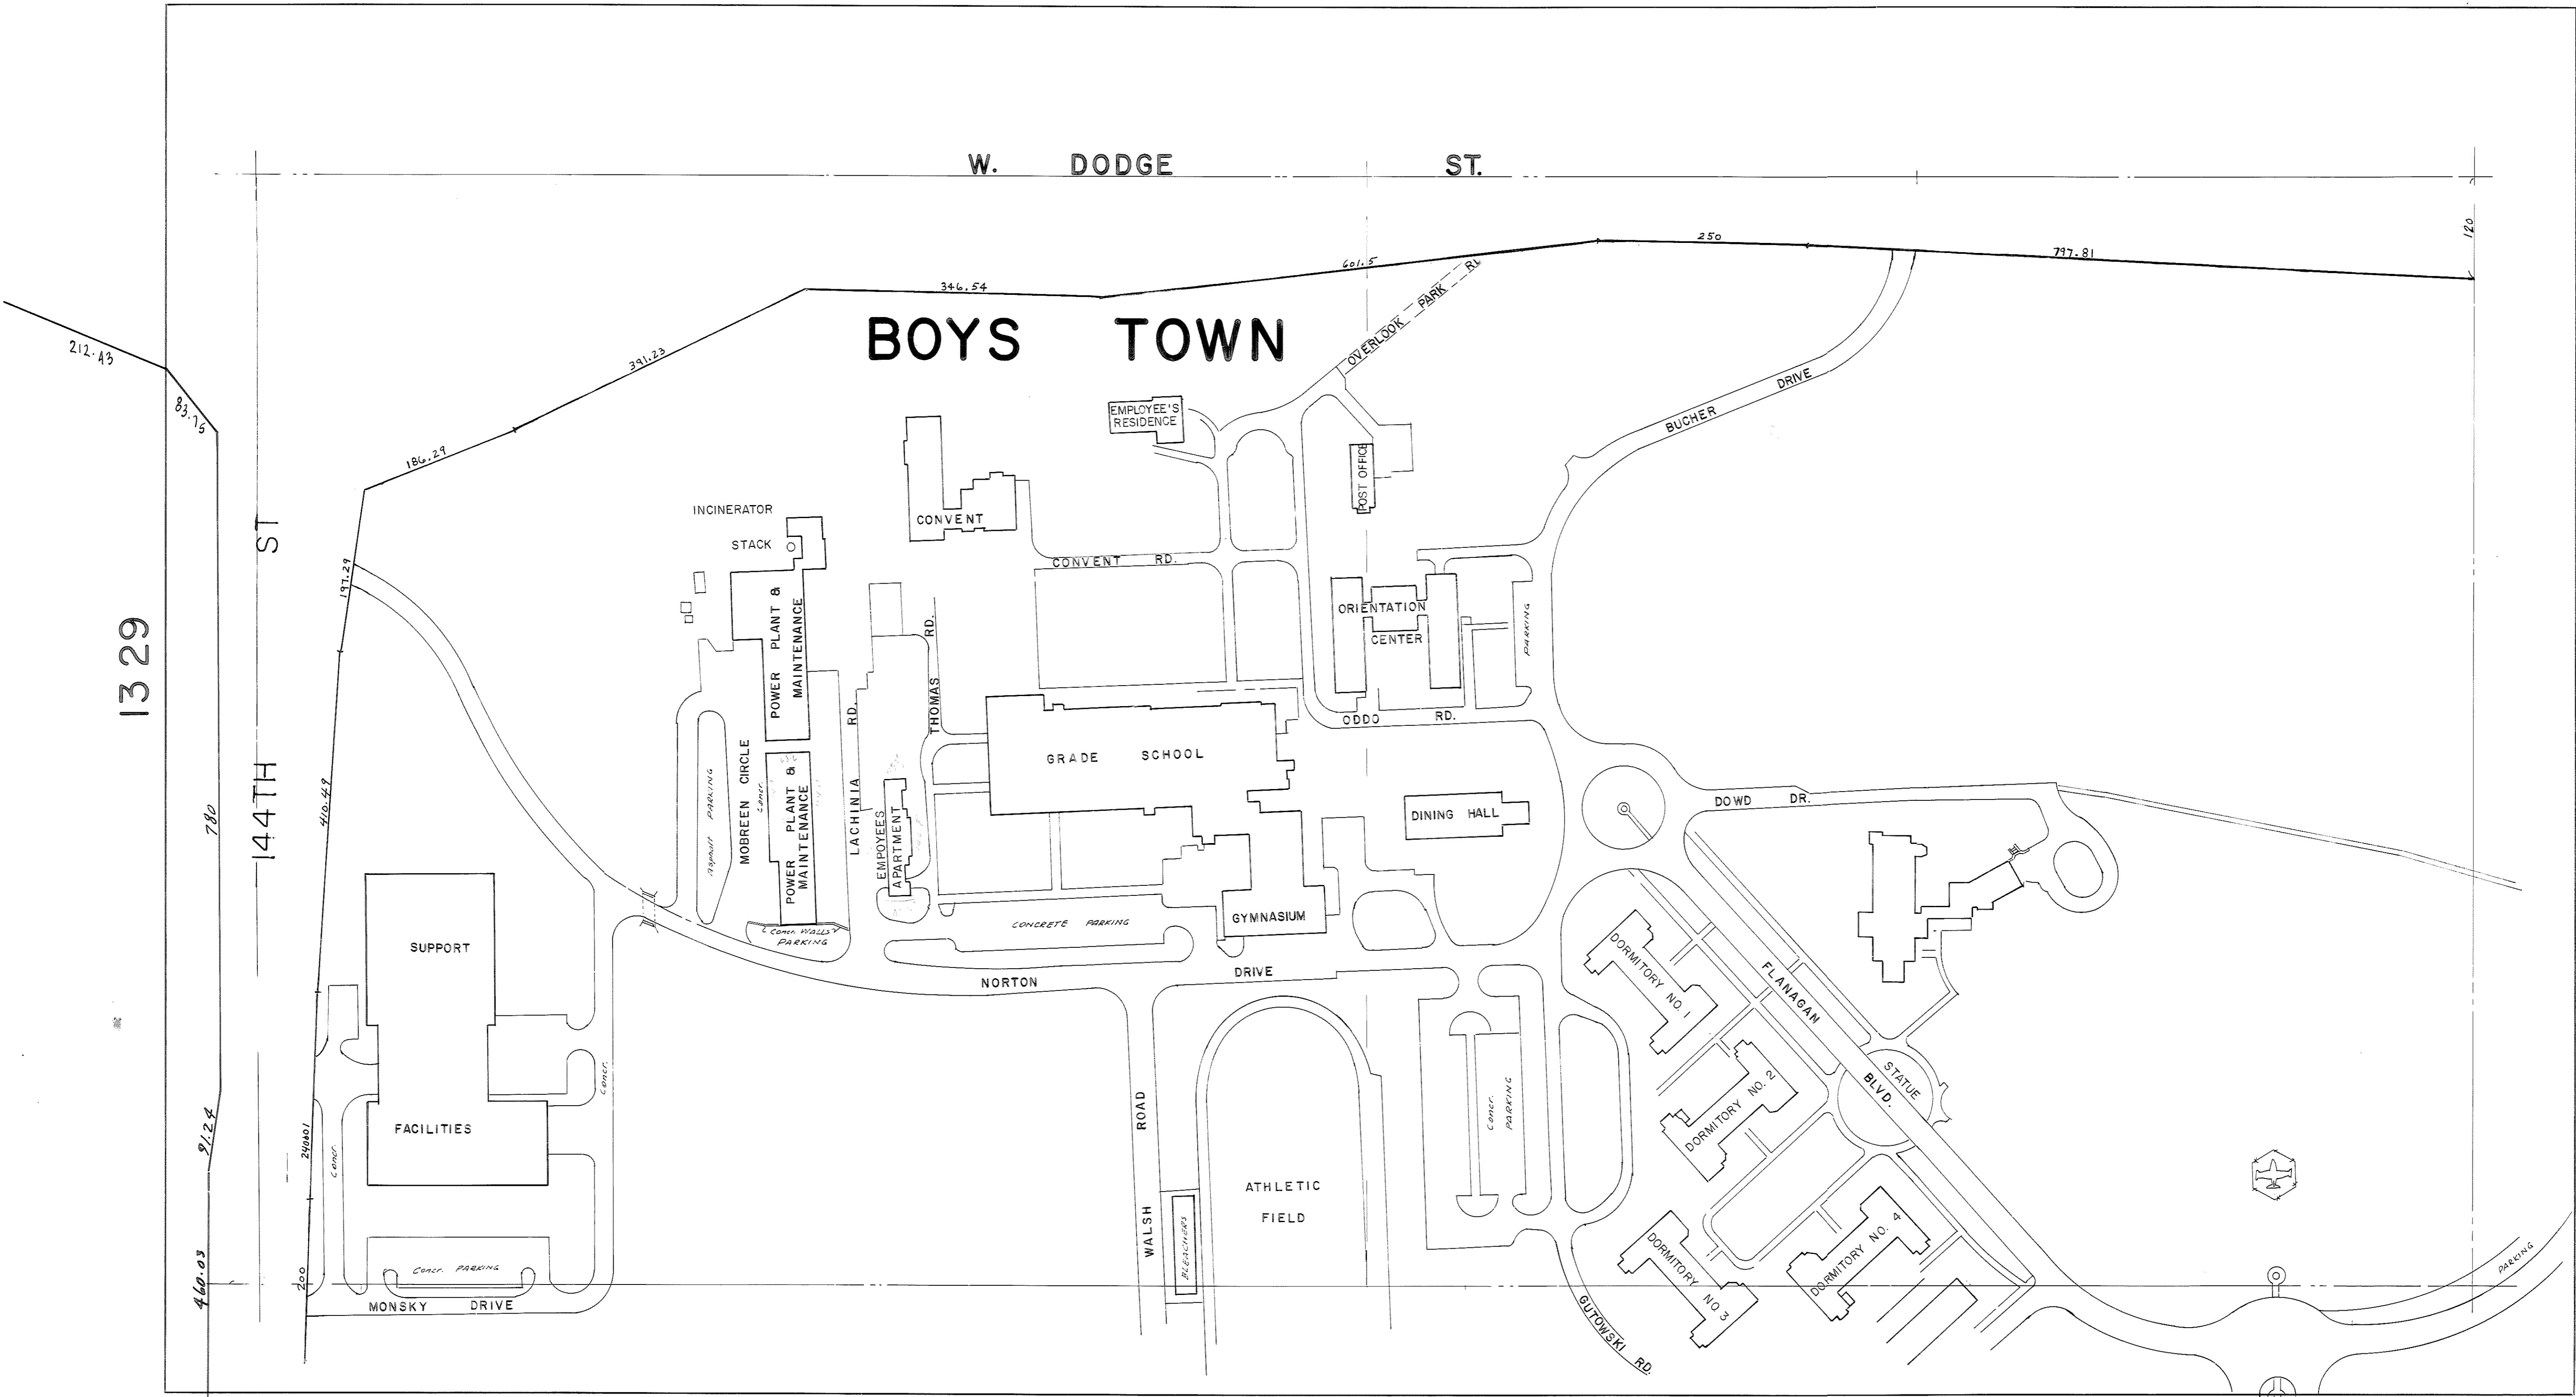

W. DODGE ST.

# BOYS TOWN

ST

1329

144TH

1217

STANDARD BLUE PRINT, OHAMA 013074