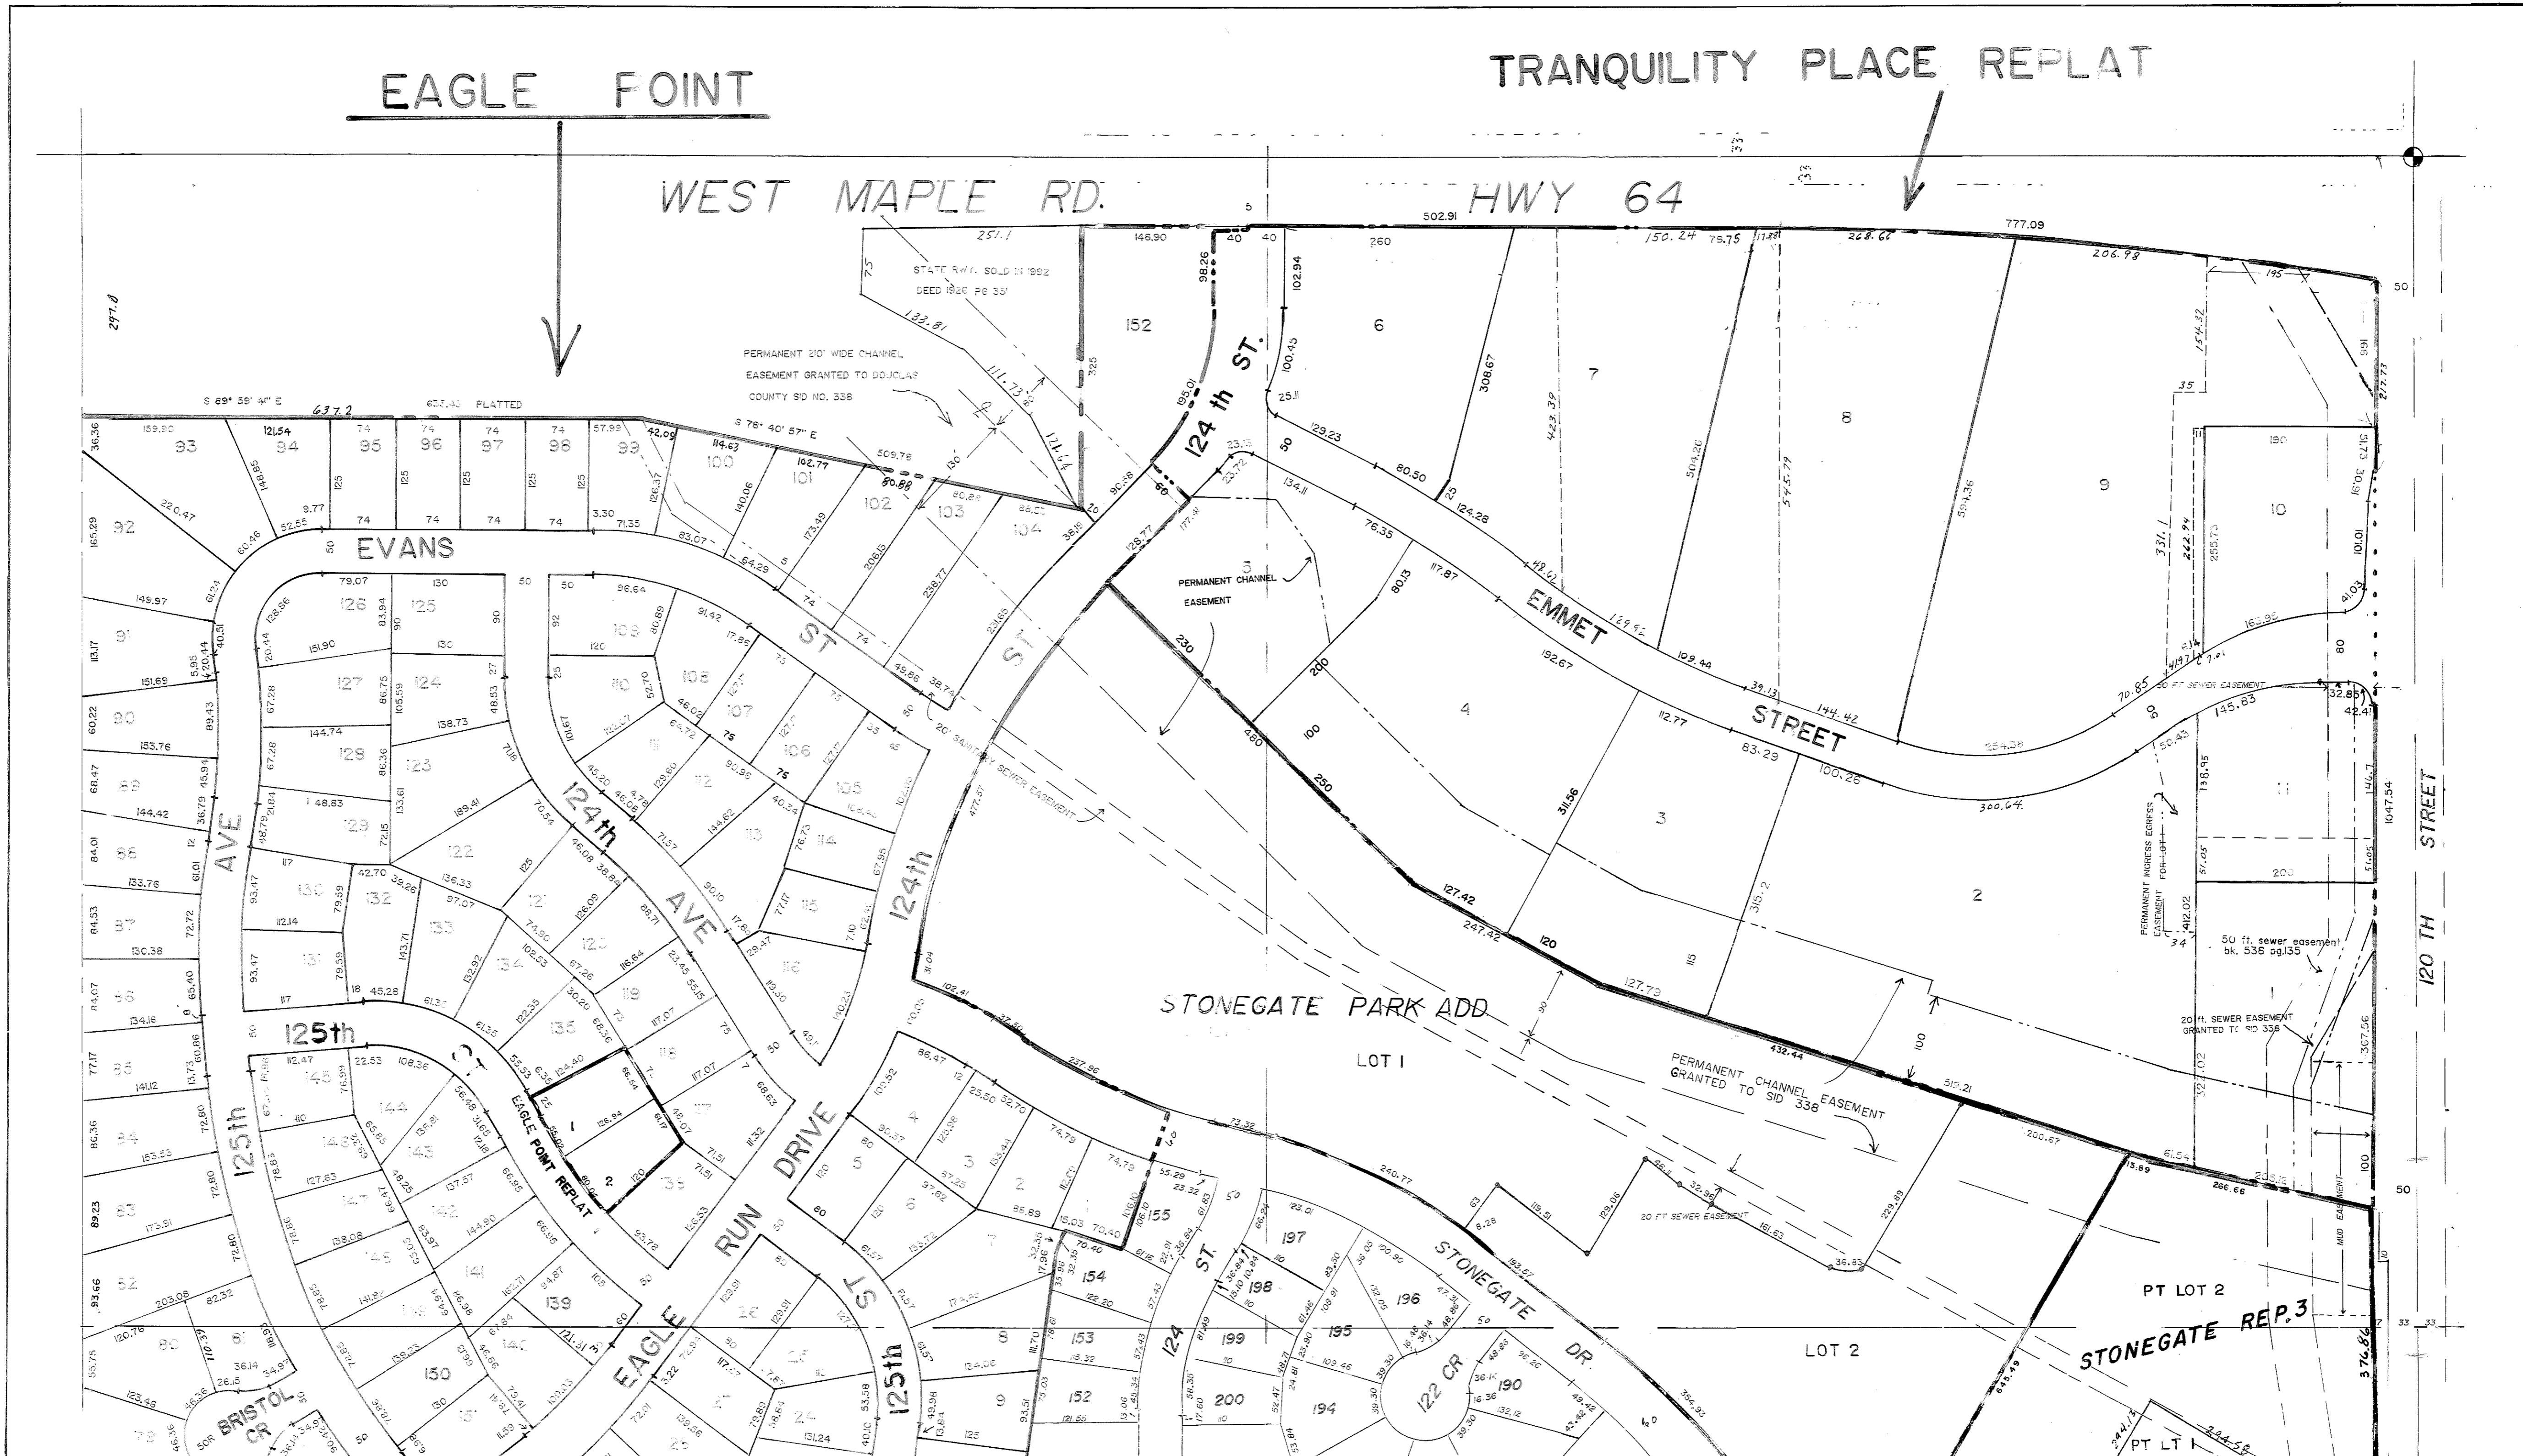

EAGLE POINT

TRANQUILITY PLACE REPLAT

WEST MAPLE RD.

HWY 64

1122.

0101