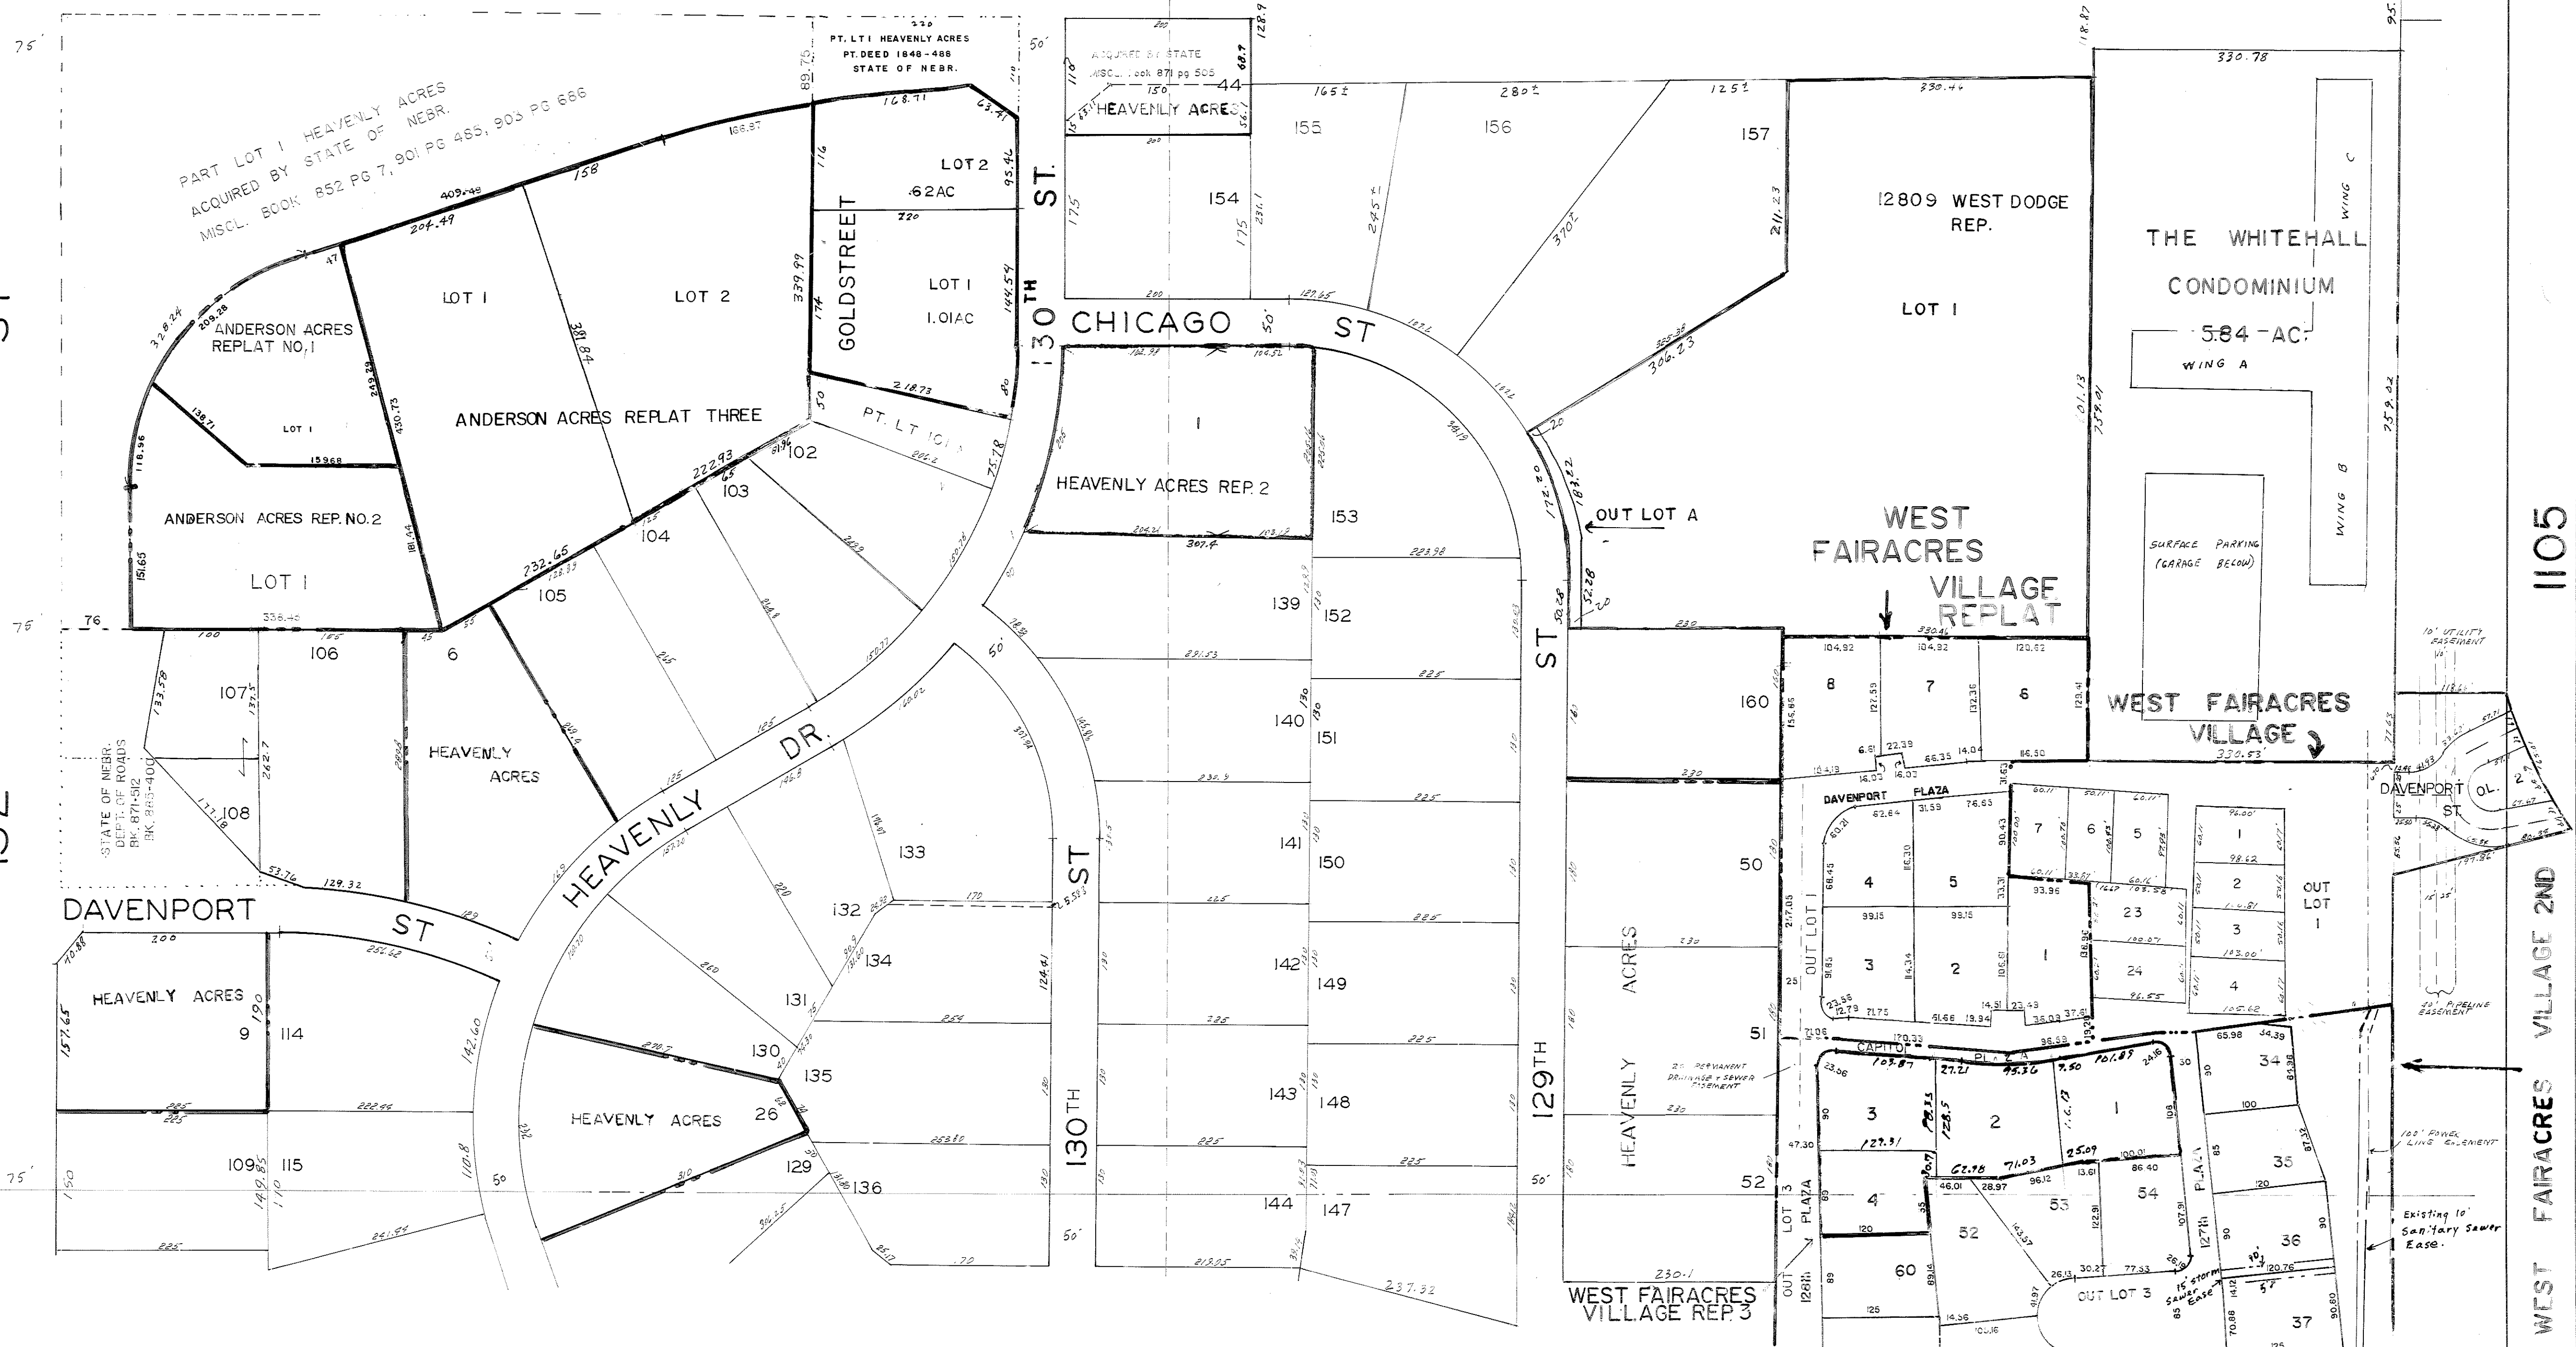

HEAVENLY ACRES ADD & HEAVENLY ACRES REPLAT

WEST DODGE ROAD U.S. H/W 30A

1217

ST

132ND ST

130TH ST

ST

130TH ST

ST

ST

129TH ST

1105

WEST FAIRACRES VILLAGE 2ND

STANDARD BLUE PRINT, OHAMA 020324