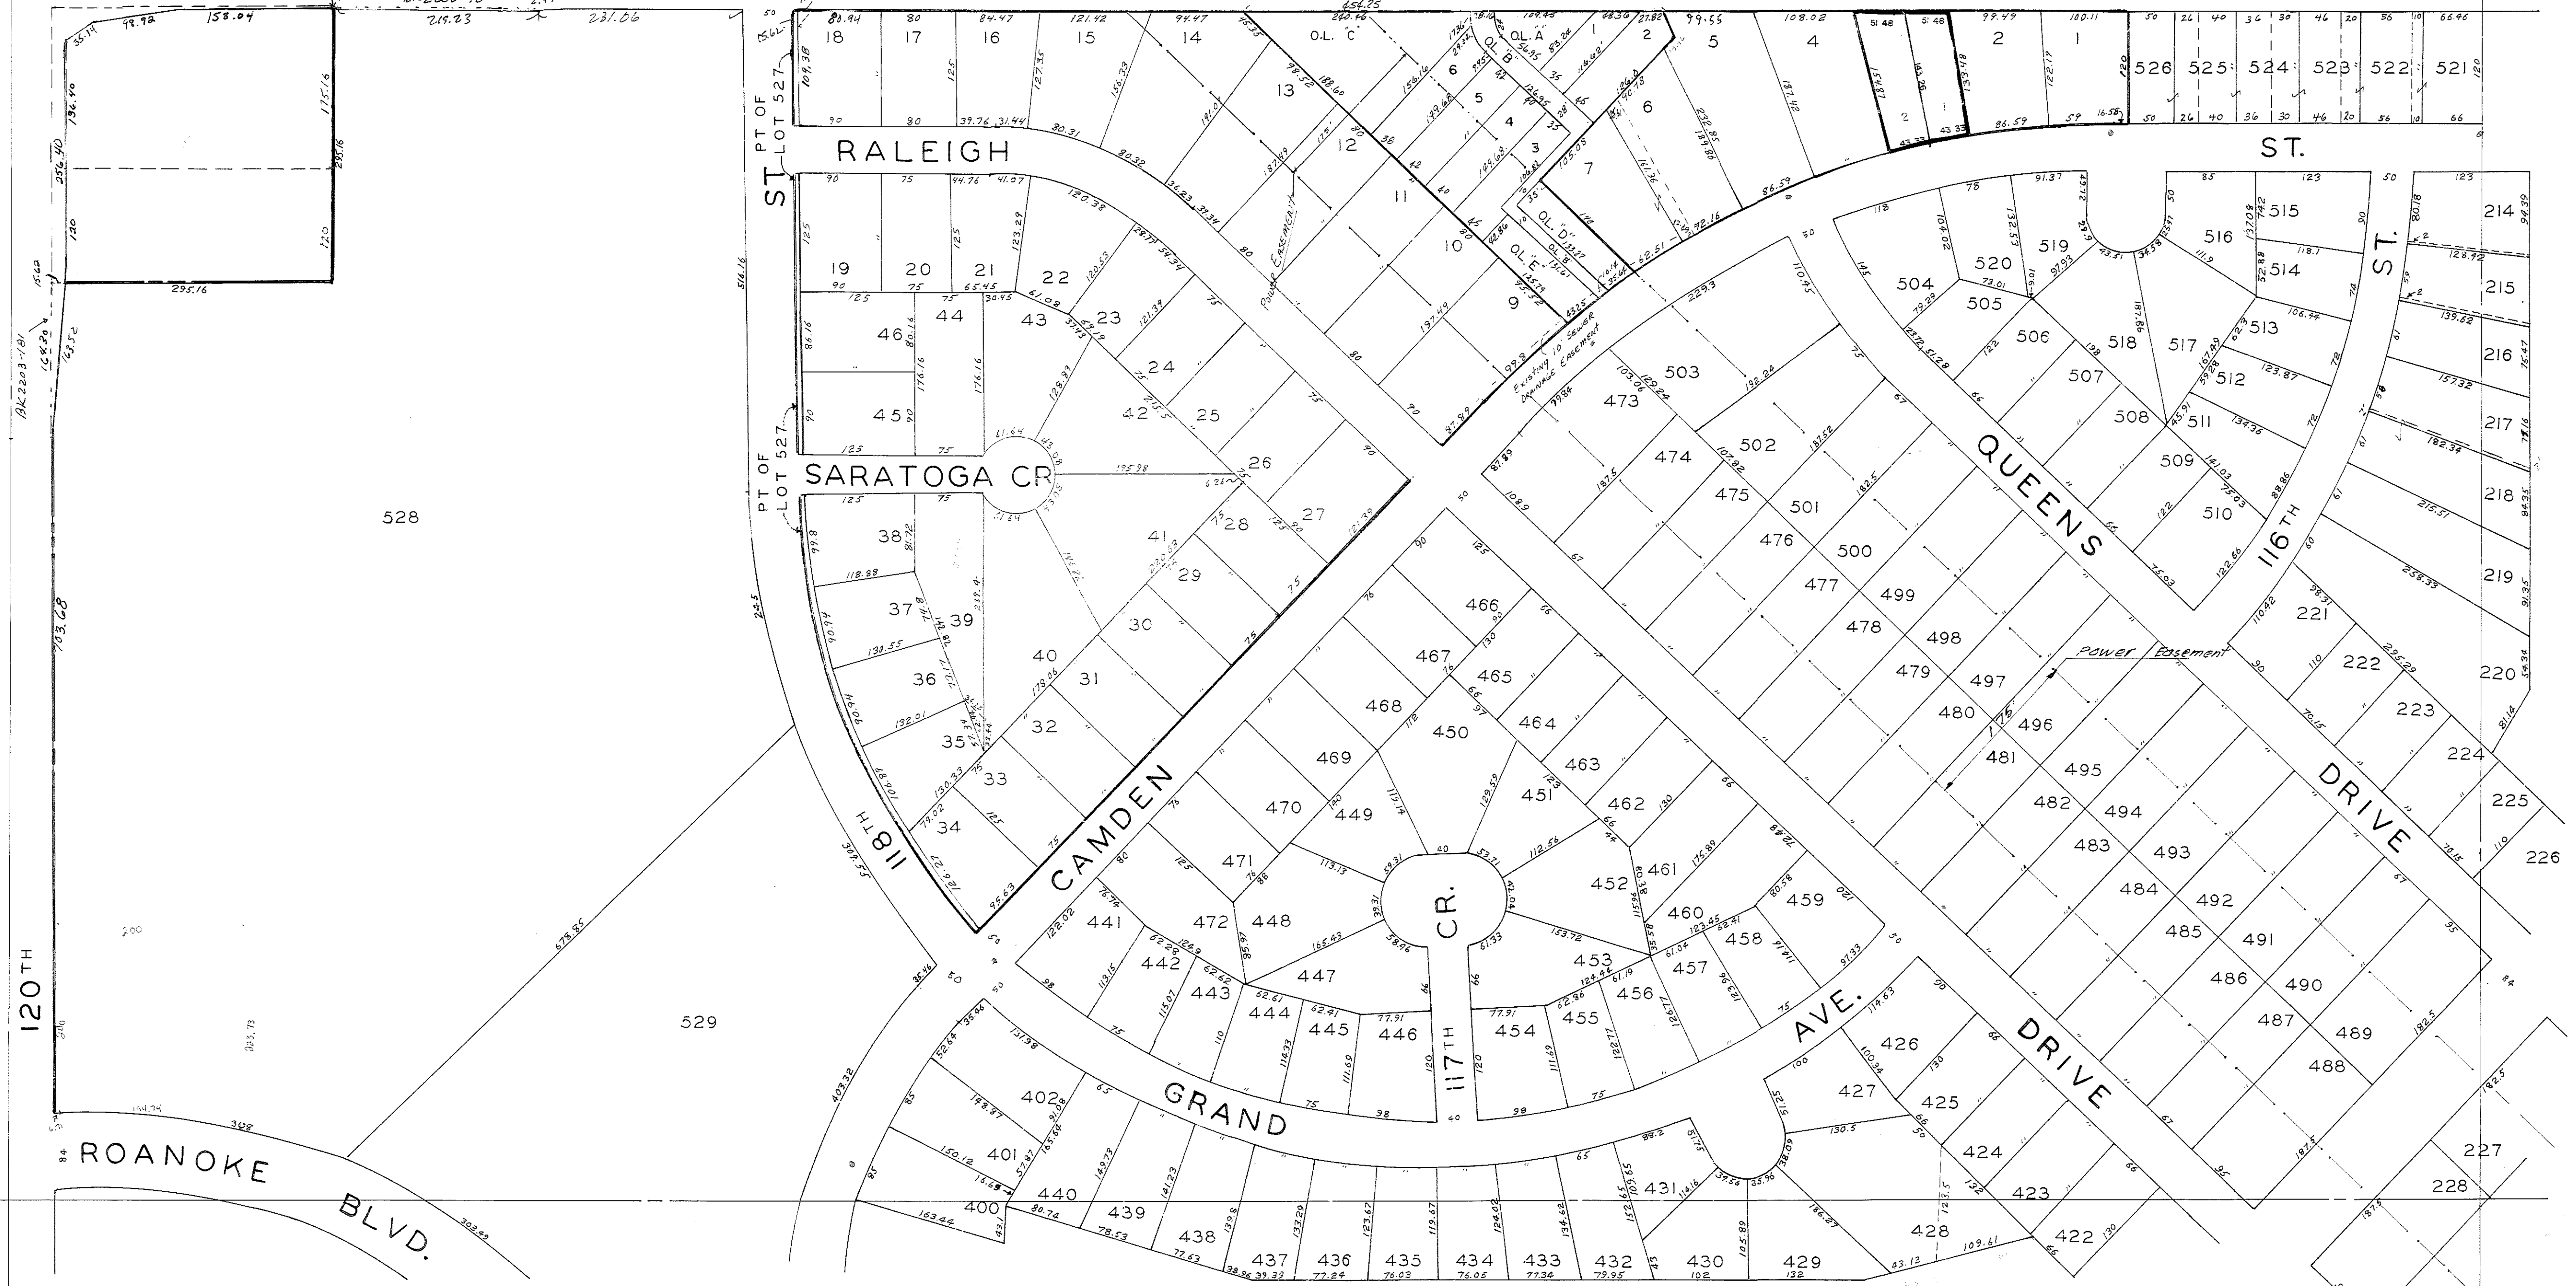

ROANOKE ESTATES REPLAT

ROANOKE ESTATES REPLAT 2

FORT

RICHFIELD TOWNHOMES

ST

1129

1017

ROANOKE ESTATES